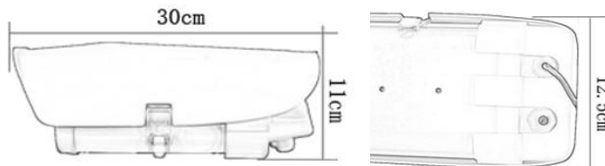

960P HD-AHD CCTV LPR Camera For Parking Lot

Features

- * 1.3M Pixel 1/3" CMOS Sensor, 1280(H)×960(V)
- * 2.8-12/6-22mm Auto iris Lens
- * Not expose, Not loss video
- * 6 Kinds of modes for Easy Operation

Dimension

Accessories

- CD
- Guarantee card
- Screw
- Desiccant

Specification

Product Name	960P HD-AHD CCTV LPR Camera For Parking Lot
Model	WDM-LP6020H

Video

Sensor	1.3M Pixel 1/3" CMOS Sensor
Pixel	1280(H)×960(V)
Resolution	1.3megapixel
IR-Cut	No
SNR	50dB(AGC OFF)

Common

Day/Night mode	Auto switch
Power Supply	DC12V(±10%)
Consumption	12W(Leds on, heater working)
Work environment	-30℃~70℃,20%~90% RH
Temperature control	Heater works at -5℃(optional), fan works at 45℃
Waterproof	IP66
Dimension	300x125x110mm
Weight	1300g