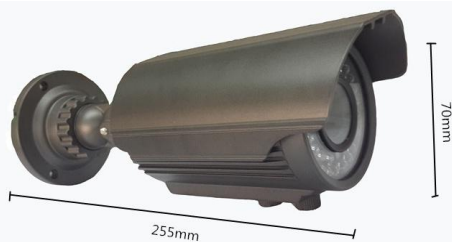

Dimension

Accessories

- User Manual
- CD
- Screw fittings

Specification

Product Name	H.265 2.0MP Video Security Surveillance IR Bullet IP HD Camera
Model No.	WDM-IP8010R
Video	
System	Hisilicon high-performance DSP, (Hi3516EV100+2235P, Low lux) (Hi3516EV100+Sony IMX323) (Hi3516EV100+SonyIMX307,WDR)(Hi3516CV300+Sony290,WDR)optional
Sensor	1/3" 2.0M Pixels Progressive CMOS Image Sensor
Output resolution	1920(H)×1080(V)
D/N Mode	Auto switching,black and white vide and IR cut action linkage
Illumination	Color 1.0Lux@F1.2,Black 0.1 Lux@F1.2
Video processing	H.265 video compression, dual streaming AVI format, 0.1M~6Mbps adjustable;
Video Output	Main streaming: 1920*1080, 1280*960,1280*720, 1024*768,1280*720; Sub streaming: 960*540,640*360,480*270,352*288,320*240,352*192, 320*192,288*192,256*192
Frame rate	2.0MP 25/30 frame(full real time),support 1~30frame/seconds adjustable
Network interface	RJ45 ethernet,10/100M;RTSP/FTP/PPPOE/DHCP/DDNS/NTP/UPnP protocol supported
Access Protocol	Standard ONVIF Protocol, Support third party access; PC; Support IE6.0 and aboveSmartphone Support Android/iPhone
Lens	
Lens	2.8-12mm lens
IR distance	40m(42pcs f5 IR leds)
Function	
Function	Support WEB configuration, OSD,real-time video transmission Support motion detection Support front end storage ,playback and download Support uniform client and platform system application Support complete SDK for second development.
Normal	
Power supply	DC12V/POE(optional)
Operation temperature	-10°C~+60°C,10%~90%RH