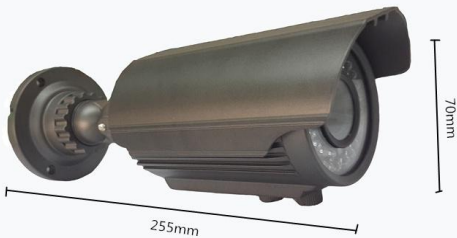

Dimension

Accessories

- User Manual
- CD
- Screw fittings

Specification

Product Name	H.265 3.0MP Video Security Surveillance IR Bullet IP HD Camera
Model No.	WDM-IP8010RS
Video	
System	Hisilicon high-performance DSP, (Hi3516CV300+SC2235P, Low lux) / (Hi3516CV300+IMX323, Starlight) / (Hi3516CV300+Sony IMX 291, Black light) for optional
Sensor	1/3" 3.0M Pixels Progressive CMOS Image Sensor
Output resolution	2048(H)×1536(V)
D/N Mode	Auto switching,black and white vide and IR cut action linkage
Illumination	Color 1.0Lux@F1.2,Black 0.1 Lux@F1.2
Video processing	H.265 video compression, dual streaming AVI format, 0.1M~6Mbps adjustable;
Video Output	Main streaming: 2048*1536,1920*1080, 1280*960,1280*720, 1024*768,1280*720; Sub streaming: 960*540,640*360,480*270,352*288,320*240,352*192, 320*192,288*192,256*192
Frame rate	3.0MP 25/30 frame(full real time),support 1~30frame/seconds adjustable
Network interface	RJ45 ethernet,10/100M;RTSP/FTP/PPPOE/DHCP/DDNS/NTP/UPnP protocol supported
Access Protocol	Standard ONVIF Protocol, Support third party access; PC; Support IE6.0 and aboveSmartphone Support Android\iPhone
Lens	
Lens	2.8-12mm lens
IR distance	40m(42pcs f5 IR leds)
Function	
Function	Support WEB configuration, OSD,real-time video transmission Support motion detection Support front end storage ,playback and download Support uniform client and platform system application Support complete SDK for second development.
Normal	
Power supply	DC12V/POE(optional)
Operation temperature	-10°C~+60°C,10%~90%RH