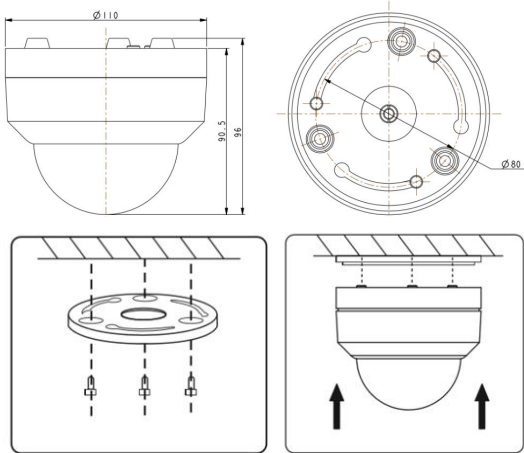

Wdm 4X 2.0MP Security IR Dome Video Surveillance PTZ AHD Camera

Features

- * HD-AHD Dome Camera, indoor
- * 1/3" 2.0M Piexl Sony CMOS
- * High definition 1080P,4X Zoom
- *OSD menu available, IR Range:50m
- *Long distance transmission up to 500 meters over coax cable
- * Real time transmission ,lossless video
- * Pan/Tilt/Zoom, A-B scan, tour available

Dimension

Accessories

- Instruction book
- Warrant card
- Screw fittings
- Desiccant

Specifications

Product Name	Wdm 4X 2.0MP Security IR Dome Video Surveillance PTZ AHD Camera	
Model NO.	WDM-AHD6846F	WDM-AHD6846S
Camera		
Image Sensor	1/3" 2.0M piexls CMOS Nextchip 2441+Sensor Sony 323	1/3" 2.0M piexls CMOS Nextchip 2441+Sensor Sony 307
Lens	vari focal lens 4X Zoom f=2.8mm ~ 12mm	vari focal lens 4X Zoom =2.8mm ~ 12mm
Image Resolution	HD:1080p/30fps /1080p/25fps	
Effective Pixels	2.0MP(1920x1080)	
TV System	PAL/NTSC	
Electronic Shutter	AUTO/ 1/50 (1/60)-1/100,000sec	
Min.illumination	0.05lux (color), 0.005lux (B/W), 0lux (IR)	
S/N Rate	>=50db	
White Balance	Auto	
IR-Cut	Auto	
IR Control	PWM	
IR Range	50m	

Dome

Horizontal Rotation Range	350°
Title Rotation Range	70°
Pan speed	200°/sec
Tilt Speed	100°/sec
Ratio Speed	Support
Preset Points	220
Guard Tours	3 Groups
Guard Points	Max.16 points
OSD Menu	Multiple languages for OSD Menu
Park time	1-60mins setting available
Baud Rate	1200/2400/4800/9600bps
Video Output	AHD/CVI/TVI/CVBS selectable
Communication mode	UTC&RS485 Coaxial cable