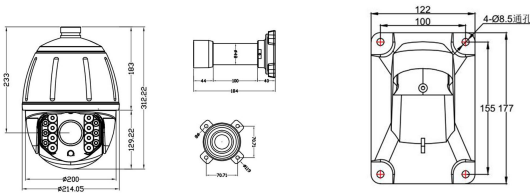

7" 20X/36X 2.0MP CCTV IR High Speed Dome Security PZT AHD Camera

Features

- * 7", double layer metal body construction, IP66
- * 1/3" 2.0M Pixel Sony CMOS
- * High definition 1080P, 20X/33X Zoom
- * OSD menu available, IR Range:150m
- * Long distance transmission up to 500 meters over coax cable
- * Real time transmission, lossless video
- * Pan/Tilt/Zoom, A-B scan, tour available

Dimension

Accessories

- Instruction book
- Warrant card
- Screw fittings
- Desiccant

Specifications

Product Name	7" 20X/36X 2.0MP CCTV IR High Speed Dome Security PZT AHD Camera	
Model NO.	WDM-AHD6855HR-20X	WDM-AHD6855HR-33X

Camera

Image Sensor	1/3" 2.0M pixels CMOS Nextchip 2441+Sensor Sony 323	1/3" 2.0M pixels CMOS Nextchip 2441+Sensor Sony 323
Lens	lens 20X Zoom f=4.7mm~84.6mm	lens 33X Zoom =4.6mm~165mm
Image Resolution	HD:1080p/30fps /1080p/25fps	
Effective Pixels	2.0MP(1920x1080)	
TV System	PAL/NTSC	
Electronic Shutter	AUTO/ 1/50 (1/60)-1/100,000sec	
Min.illumination	0.05lux (color), 0.005lux (B/W), 0lux (IR)	
S/N Rate	>=50db	
White Balance	Auto	
IR-Cut	Auto	
IR Control	PWM	
IR Range	150m	