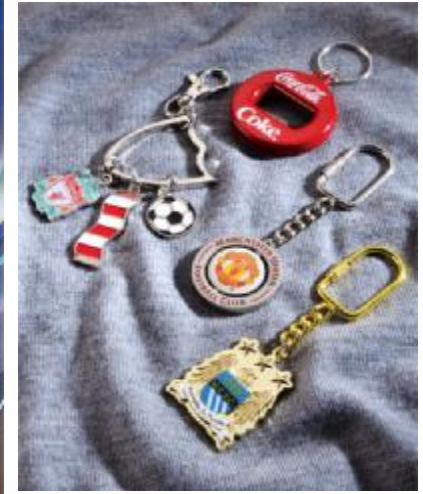

[Tonghui Metal Craft & Gift Factory]

Because professional so trust

Imitation Hard Enamel Badge

Tong Hui Craft Factory ▶

Brass
Lapel Pin

Golf Hat Clip

Tie-Pin

Metal Keychain

Epoxy Badge

Metal Pen Holder, Bag Clasp

Metal cufflink

Red Wine
Stopper,
Wine
Bottle
Opener

Mobile Phone Strap

Metal Bookmark

Metal Medal, medallion

Commemorative Coin

Fridge Magnet

Printing Badge

Dog Tag

Zinc Alloy Products