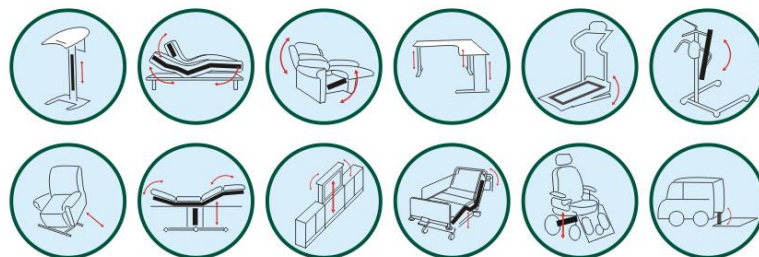

Actuators/Gear box/Control Box

- ▶ Medical care
- ▶ Home furniture
- ▶ Industrial equipment
- ▶ Solar tracking system
- ▶ Electric height adjustable system

Content:

ABOUT US	1
ACTUATOR	2
HANDSET	3 - 5
CONTROL BOX / POWER SUPPLY	6

ACTUATOR

FURNITURE APP

U1-Series
Max. Load: 6,000N

U5-Series
Max. Load: 6,000N

U6-Series
Max. Load: 3,500N

MEDICAL APP

U1-Series
Max. Load: 6,000N

U2-Series
Max. Load: 8,000N