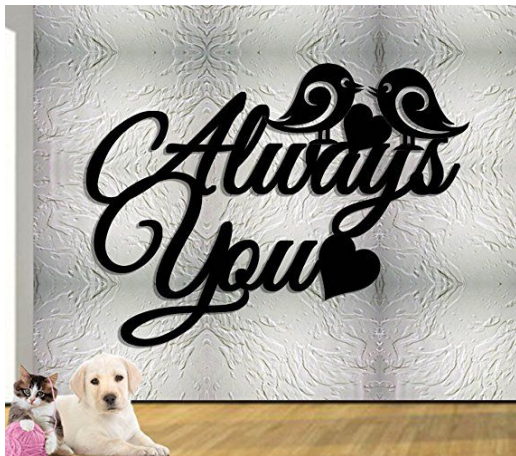

\$:29.00  
Size: 380mm (H) x 380mm (W)

\$:28.00  
Size: 300mm (H) x 380mm (W)

\$:29.00  
Size:360mm (H) x 380mm (W)

\$:19.90  
Size: 550mm (H) x 130mm (W)

\$:25:00  
Size: 300mm (H) x 380mm (W)

\$: 35.60  
Size: 350mm (H) x 400mm (W)

**Always You With Adorable Birds**

\$26.00  
Size: 584mm(H) x 267mm(W)

\$: 32.00  
Size: 350mm (H) x 400mm (W)

**Custom Metal Address Sign**

\$29.95  
Size: 432mm x 318mm

\$: 17.00  
Size: 150mm(H) x 280mm(W)

\$: 21.00  
Size: 200mm(H) x 280mm(W)

**\$: 69.00**

**Size: 560mm(H) x 680mm(W)**

**\$:69.00**

**Size: 560mm(H) x 620mm(W)**

**Garden Sign:**

**Welcome To The Lake Metal Sign**

**\$37.95**