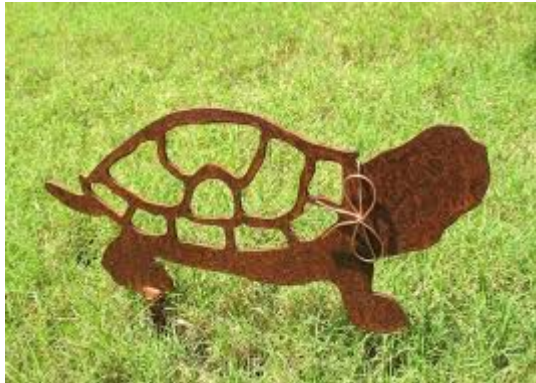

## Wren on Spade

**\$ 35.00**

Size: 550mm (H) x 130mm (W)

\$:36.00  
Size:400mm (H) x 350mm (W)

\$: 38.00  
Size:350mm (H) x 400mm (W)

\$: 38.00  
Size:350mm (H) x 400mm (W)

\$:39.00  
Size:340mm (H) x 380mm (W)

\$: 35.60  
Size: 360mm (H) x 400mm (W)

\$:38.00  
Size:360mm (H) x 400mm (W)

\$: 32.00  
Size: 400mm (H) x 350mm (W)

\$:32.00  
Size:400mm (H) x 350mm (W)

\$:29.00  
Size: 300mm (H) x 360mm (W)

\$: 26.00  
Size: 300mm (H) x 320mm (W)