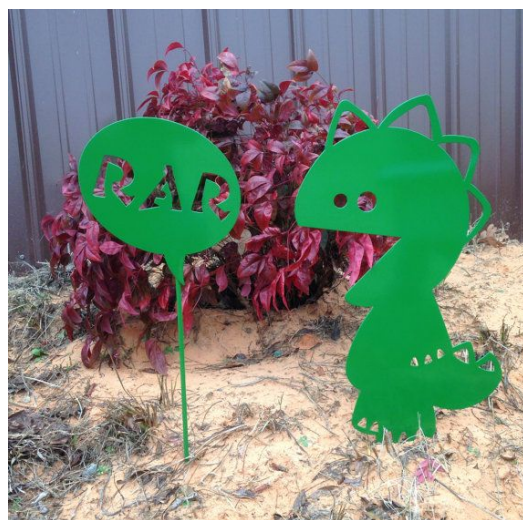

$: 36.00
Size:320mm (H) x 160mm (W)