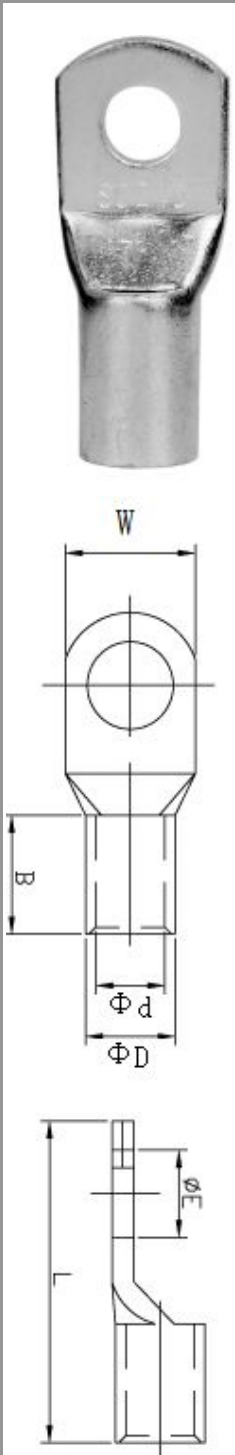

SC COPPER TUBE TERMINALS SC铜管端子

PART NO 2015-2018	ITEM NO	DIMENSIONS					
		ΦE	ΦD	Φd	W	B	L
LY0002-0001	SC1.5-4	4.2	3.7	1.8	8.0	5.0	16.0
LY0002-0002	SC1.5-5	5.2	3.7	1.8	10.0	5.0	17.0
LY0002-0003	SC1.5-6	6.5	3.7	1.8	10.0	5.0	18.0
LY0002-0004	SC2.5-4	4.2	4.0	2.4	8.0	7.0	18.0
LY0002-0005	SC2.5-5	5.2	4.0	2.4	10.0	7.0	20.0
LY0002-0006	SC2.5-6	6.5	4.0	2.4	10.0	7.0	20.0
LY0002-0007	SC2.5-8	8.4	4.0	2.4	12.5	7.0	23.0
LY0002-0008	SC4-4	4.2	4.8	3.1	10.0	7.0	20.0
LY0002-0009	SC4-5	5.2	4.8	3.1	10.0	7.0	20.0
LY0002-0010	SC4-6	6.5	4.8	3.1	10.0	7.0	20.0
LY0002-0011	SC4-8	8.4	4.8	3.1	12.5	7.0	23.0
LY0002-0012	SC6-4	4.2	5.5	3.8	10.0	9.0	24.0
LY0002-0013	SC6-5	5.2	5.5	3.8	10.0	9.0	24.0
LY0002-0014	SC6-6	6.5	5.5	3.8	12.0	9.0	24.0
LY0002-0015	SC6-8	8.4	5.5	3.8	12.5	9.0	26.0
LY0002-0016	SC6-10	10.5	6.2	4.0	15.0	9.0	28.0
LY0002-0017	SC10-5	5.2	6.2	4.5	12.0	9.0	25.0
LY0002-0018	SC10-6	6.5	6.2	4.5	12.0	9.0	25.0
LY0002-0019	SC10-8	8.4	6.2	4.5	12.5	9.0	27.0
LY0002-0020	SC10-10	10.5	6.2	4.5	15.0	9.0	29.0
LY0002-0021	SC10-12	13.0	6.2	4.5	17.0	9.0	31.0
LY0002-0022	SC16-5	5.2	7.1	5.4	12.0	12.0	30.0
LY0002-0023	SC16-6	6.5	7.1	5.4	12.0	12.0	30.0
LY0002-0024	SC16-8	8.4	7.1	5.4	12.5	12.0	30.0
LY0002-0025	SC16-10	10.5	7.1	5.4	16.0	12.0	33.0
LY0002-0026	SC16-12	13.0	7.1	5.4	17.0	12.0	35.0
LY0002-0027	SC25-5	5.2	8.8	6.8	13.0	12.0	33.0
LY0002-0028	SC25-6	6.5	8.8	6.8	13.0	12.0	33.0
LY0002-0029	SC25-8	8.4	8.8	6.8	15.0	12.0	33.0
LY0002-0030	SC25-10	10.5	8.8	6.8	18.0	12.0	34.0
LY0002-0031	SC25-12	13.0	8.8	6.8	18.0	12.0	35.0
LY0002-0032	SC25-14	15.0	8.8	6.8	20.0	12.0	38.0
LY0002-0033	SC35-5	5.2	10.6	8.2	16.0	14.0	38.0
LY0002-0034	SC35-6	6.5	10.6	8.2	16.0	14.0	38.0
LY0002-0035	SC35-8	8.4	10.6	8.2	16.0	14.0	38.0
LY0002-0036	SC35-10	10.5	10.6	8.2	18.0	14.0	39.0
LY0002-0037	SC35-12	13.0	10.6	8.2	19.0	14.0	40.5
LY0002-0038	SC35-14	15.0	10.6	8.2	20.0	14.0	42.0
LY0002-0039	SC50-6	6.5	12.4	9.5	17.8	16.0	45.0
LY0002-0040	SC50-8	8.4	12.4	9.5	17.8	16.0	45.0
LY0002-0041	SC50-10	10.5	12.4	9.5	17.8	16.0	45.0
LY0002-0042	SC50-12	13.0	12.4	9.5	20.0	16.0	45.0
LY0002-0043	SC50-14	15.0	12.4	9.5	22.0	16.0	46.0
LY0002-0044	SC50-16	17.0	12.4	9.5	24.0	16.0	47.0
LY0002-0045	SC70-8	8.4	14.7	11.2	21.0	20.0	52.0
LY0002-0046	SC70-10	10.5	14.7	11.2	21.0	20.0	52.0
LY0002-0047	SC70-12	13.0	14.7	11.2	21.0	20.0	52.0
LY0002-0048	SC70-14	15.0	14.7	11.2	21.0	20.0	52.0
LY0002-0049	SC70-16	17.0	14.7	11.2	25.0	20.0	53.0