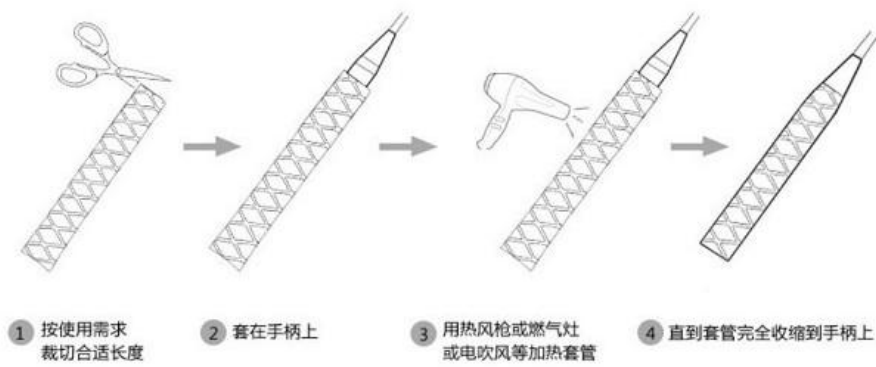

Technical Date

Technical Data		
Item	Properties	Performance
1	Tensile strength	≥0.8MPa
2	Longitudinal shrinkage	≤±8%
3	shrinkable temperature	≤110℃
4	Dielectric strength	≥10Kv/mm

Dimension

Model: HW-X: Cross grain   HW-N: Frosted grain

Size(mm) Diameter	As supplied (mm)		As recovered (mm)		Packing standard
	Inner diameter	wall thickness	Inner diameter	wall thickness	
15	16.1±0.2	0.45±0.05	≤7.5	0.80±0.15	1m/piece, 200PCS/CTN 1.6m/piece, 160PCS/CTN
18	19.1±0.2	0.45±0.05	≤9.0	0.80±0.15	1m/piece , 200PCS/CTN 1.6m/piece, 160PCS/CTN