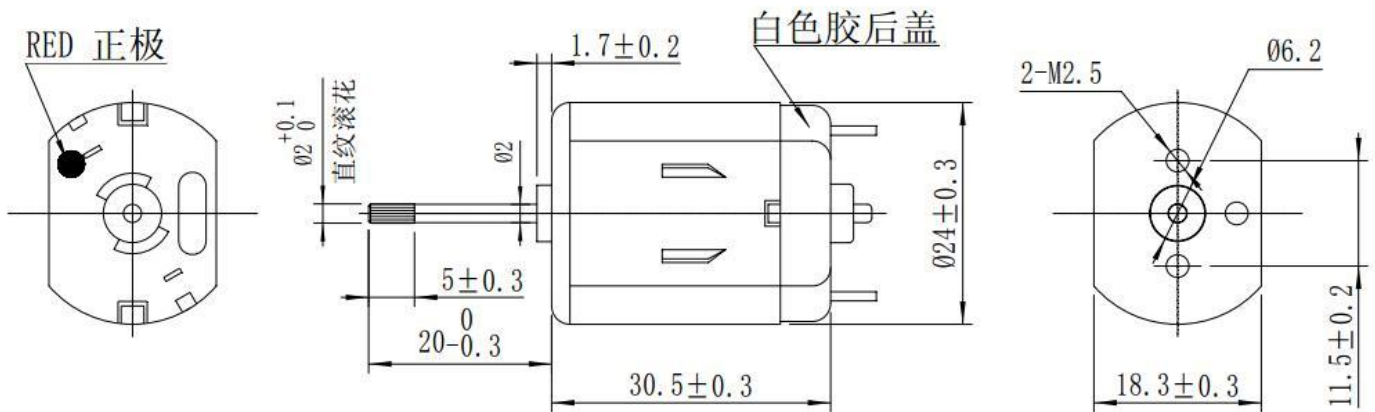

Dual (+/+CCW)

电机参数/ Motor Data :

Model	Voltage		No load		Load				Stall	
	Operating range	Normal	Current	Speed	Current	Speed	Torque	Output	Torque	Current
	V	V	mA	r/min	mA	r/min	g.cm	W	g.cm	mA
DM-280CH-15370	3.0-12.0	12.0	25	5600	160	4800	24.0	1.18	186.0	1060

曲线图/ Curve Chart :

MODEL: DM-280CH-15000