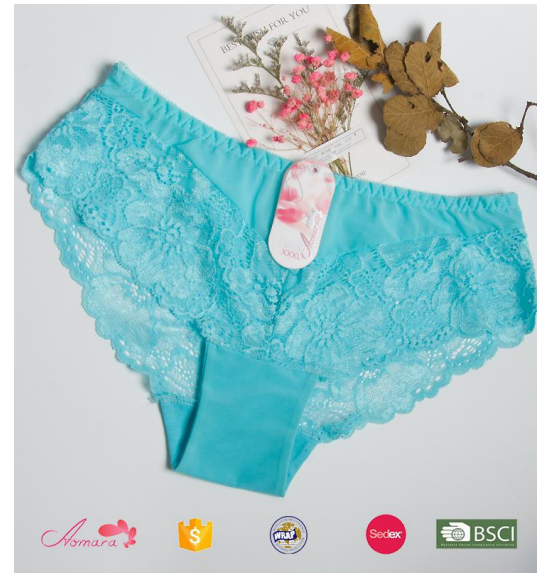

Alibaba: www.aosily.en.alibaba.com

Ali Website

Item No.: 575

Item No.: 582

Item No.: 591

Item No.: 1632

Item No.: 1633

Item: A1633
Size & 1/2 waist(cm)
XL: 28
2XL: 30
3XL: 32
Full Lace with Mesh fabric dressed
Crotch of 100% cotton

A1633 Rear view
Full lace with Mesh fabric dressed
Crotch of 100% cotton

Item No.: 6001

Item No.: 6002

Item No.: 6006

Item No.: 6007

Item No.: 6008

Item No.: 6009

Item No.: 6010