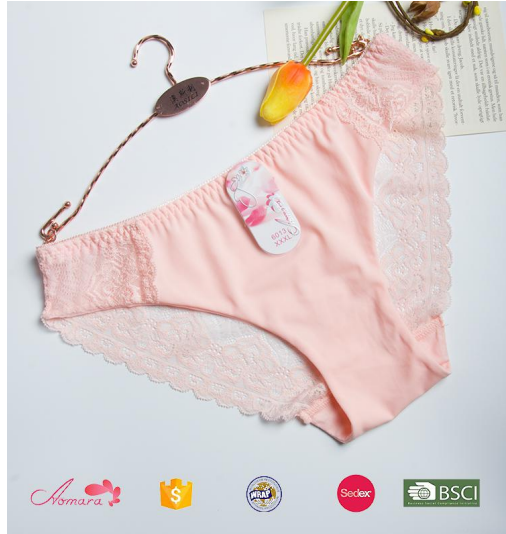

Item No.: 6013

Amara $ BSCI