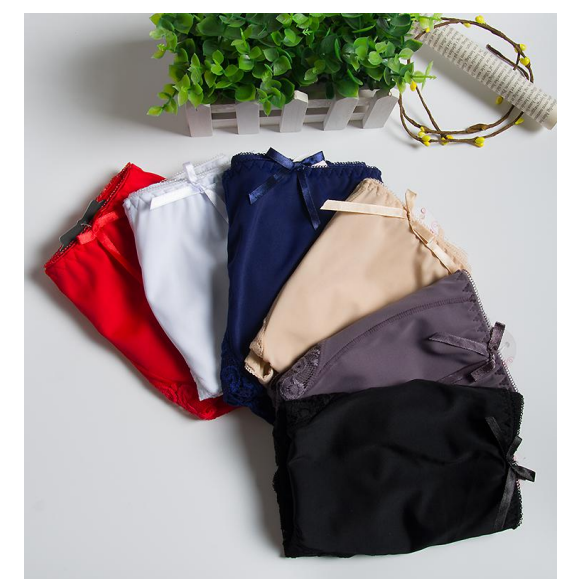

Item No.: 568