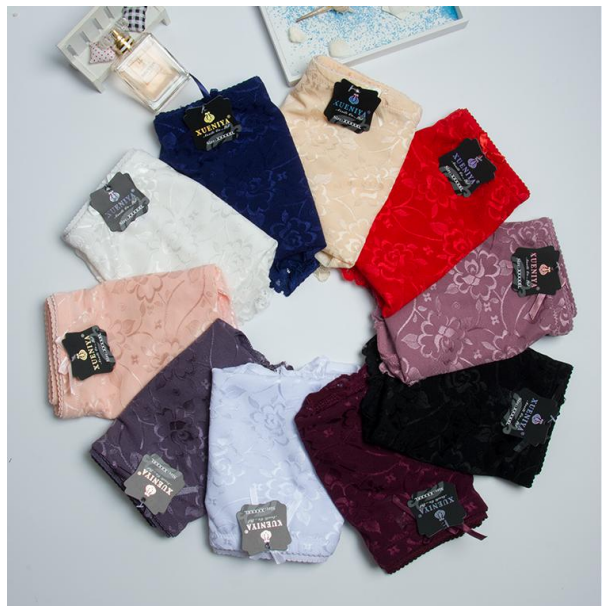

Item No.: 1638