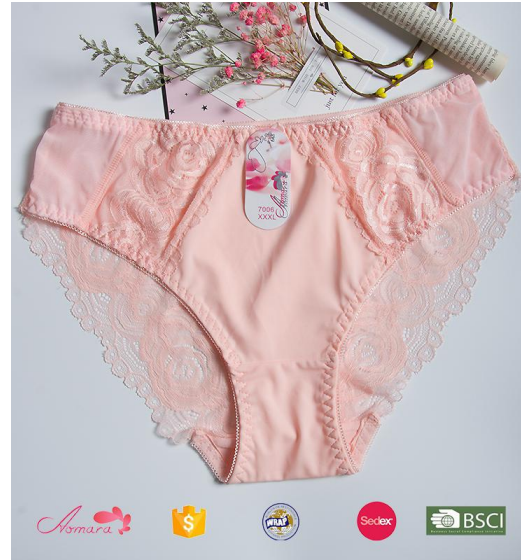

Item No.: 7006