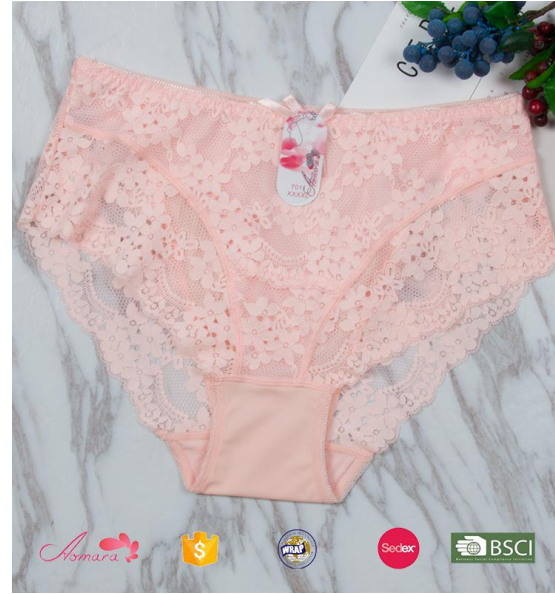

Item No.: 7011