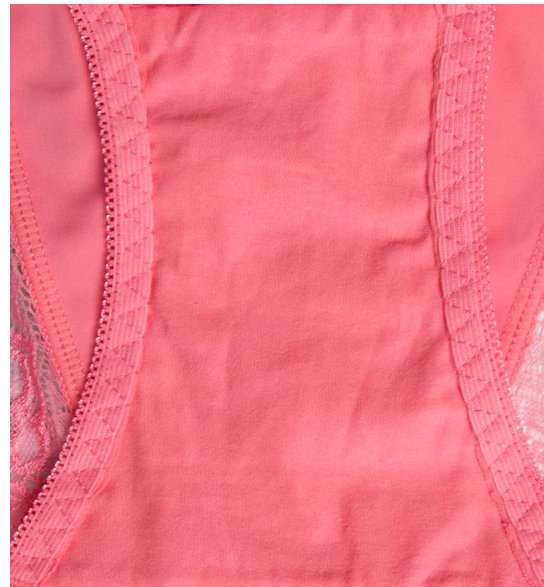

Item No.: 7007