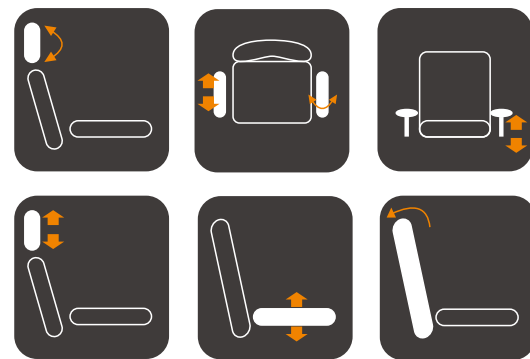

SKU Number: 2101910

SKU Number: 2101910

SKU Number: HL-B2118030A
Dimension : 64x64x128cm

现代高端经理椅

◆高背(颜色可定制)

Modern design manager chair

High back(customized color available)

SKU Number: 2101910
Dimension : 61x61x128cm