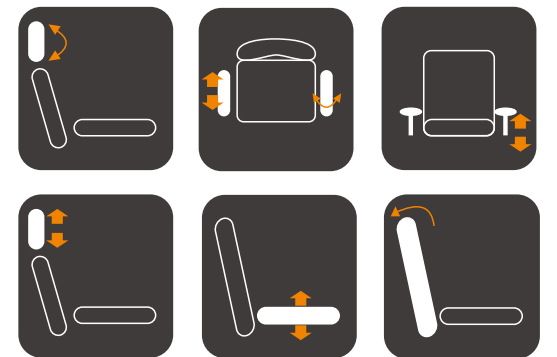

人体工程学椅

- ◆带影藏式脚踏
- ◆可后仰锁定

Ergonomic Office Chair

With hidden footrest
Back tilting lock for rest

人体工程学椅

- ◆带影藏式脚踏
- ◆可后仰锁定

Ergonomic Office Chair

With hidden footrest
Back tilting lock for rest