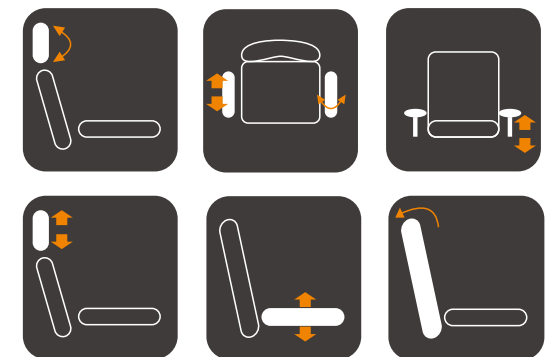

Ergonomic Office Chair

Fully back support

SKU Number: 2301400
Dimension : 66x66x112~121cm

人体工程学椅

- ◆ 全功能高端办公椅

Ergonomic Office Chair

SKU Number: HLA816

SKU Number: HLA816