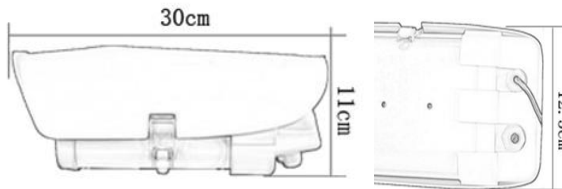

Highway Surveillance HD AHD License Plate Recognition Camera with 5-50mm Auto Iris Lens in China

Features

- * 2.0MP CMOS, IR-Cut, AHD-M video output
- * 4pcs Array Leds, with RS485
- * **Motorized Zoom and Focus 5~50mm AI IR corrected lens**
- * Keep Focus, Not expose, Not loss video
- * 6 Kinds of modes for Easy Operation

Dimension

Accessories

- User Manual
- Guarantee card
- Screw
- Desiccant

Specification

Product Name	Professional LPR Camera For Highway
Model	WDM-LP6020H/M

Video

Sensor	2.0M Pixel 1/3" CMOS Sensor
Pixel	1920(H)×1080(V)
Resolution	2.0megapixel
IR-Cut	Yes
SNR	50dB(AGC OFF)

Common

Day/Night mode	Auto switch
Power Supply	DC12V(±10%)
Consumption	12W(Leds on, heater working)
Work environment	-30℃~70℃,20%~90% RH
Temperature control	Heater works at -5℃(optional), fan works at 45℃
Waterproof	IP66
Dimension	300x125x110mm
Weight	1500g