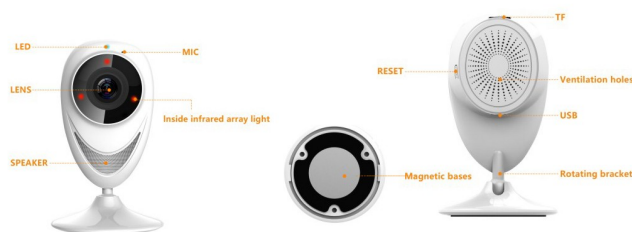

1080P Remote View Home Wifi Cube Mini IP Camera

Features

- *2.0Megapixel CMOS sensor (1920*1080@25fps)
- *1.44mm 360 fisheye megapixel lens ,1pc ir led
- *with IR-CUT, support day/night switch
- *H.264 code
- *support two way audio
- *max 128G TF Card
- *P2P: PNP, plug-and play,
no need to setup port forwarding on router.
- *Support motion detection, P2P, ONVIF
- *Color: White;
- *Support remote control by smart phone,iphone/android.

Dimension

Specification

Model Number	WDM-IP7703AL
Operation System	H.264 Profile
Plat form	360eye
Image Sensor	1/3 Progressive Scan CMOS
Built in lens	1.44mm@F2.2,360° fisheye lens,1pc ir led
View Angle	360 degrees
Video format	1920*1080P(2.0MP)
Audeo compression standard	G.711
Video frame rate	Maximum 25 frames
Video playback mode	Mobile client
Audio input and output	Input: built in microphone; output: built-in speaker
IR distance	10m
Infrared night vision	Through the image contrast control switch, IR night vision distance 10 meters, (optional IR-CUT switch)
Focusing method: Manual	Manual
Local storage	TF Card,maxium support 128G
Support multiple protocols	TCP/UDP,IP,HTTP,SMTP,DHCP,DDNS,UPNP,NTP,ONVIF,RTSP
WiFi protocol	IEEE 802.11b/g/n
Video control	support
Motion detection	support
Alarm action	Mobile client push screenshot
User settings	Max share to 2 users
Power	DC12V
Working temperature	0°C -60°C
Applicaton	Indoor