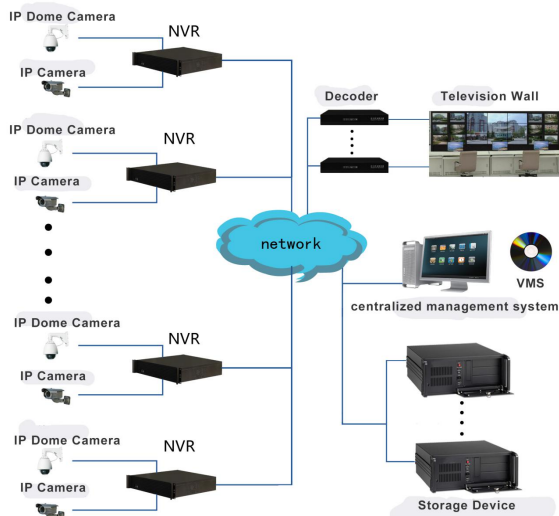

High definition large screen hard splicing decoder

**Features**

- \* Embedded design, stable, reliable, secure
- \* H.264/H.265 Adaptive efficient Video processing
- \* Support 4 HDMI simultaneous decoding output, and can realize 2X2 splicing decoding on the wall
- \* Support for multiple versions of the onvif protocol, with access to dvr, nvr, dvs, ipc
- \* HDMI output Max 3840×2160
- \* When video decoding output is controlled by vms, 16 / 9 / 4/ single-screen free switching is controlled, which saves user's investment.
- \* Max support for 64\*D1 video decoding walls, 36\*720p/960p video decode walls, 16 \*080p/3mp video decode walls

**Application**

**Specifications**

Model Number		
Main processor		Hi3536 High performance embedded processor
Operation System		Embedded linux
Operation interface		PC VMS control, network keyboard control
Video processing		H.265/H.264
Output parameter	HDMI	4*HDMI+1*HDMI(Upgrade debugging)
	Resolution	1920×1080@50/60Hz, 1600×1200@60Hz, 1280×1024@60Hz, 1280×720@50/60Hz, 1024×768@60Hz
Decoding parameter	Decoding resolution	4K/5MP/3MP/1080P/720P/D1
	Channel	4×4/9/16
	Decoding capability	1*4K+4*1080p, 16*3MP/1080P, 36*960P/720P, 64*D1
Picture number		1/4/9/16×4
Splicing function		2x2 splicing
Audio interface		1*RCA Input+1*RCA Output
Network interface		1*RJ45, 10M/100M/1000M Ethernet port
Power		External DC12V3A
Work temperature		-10℃ ~+ 55℃
Work humidity		10%-90%
Chassis		Machine: 440mm×360mm×70mm
		Package: 460mm×135mm×560 mm
Weight(without HDD)		Net weight: 5.7 kg; package: 6.9kg
Installation mode		Standard cabinet installation