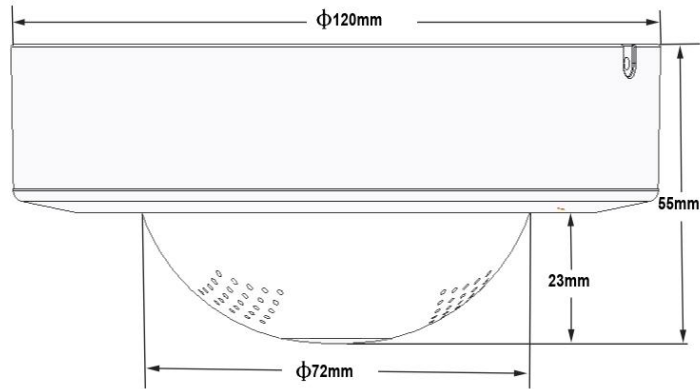

Parts & Dimension

Available Models

WDM-FSC360IP13A

APP Name

Fire SmartCam

Apple

Android

Shenzhen Wardmay Technology Co., Ltd

Head office: 205, 2nd Floor, Building B, No. 41, Guiping Road, Henggang street, LongGang District, ShenZhen, China

E-mail: sales@wardmay.com / sales3@wardmay.com

Phone: +86-15915495854 / +86-18680300839