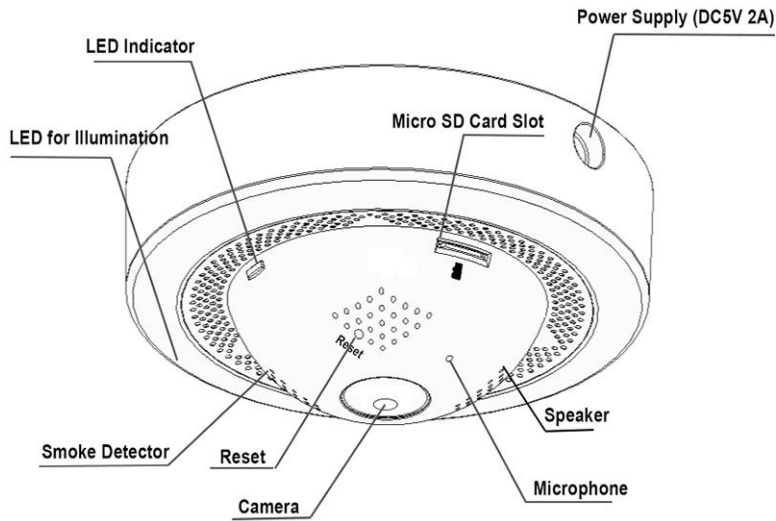

Parts & Dimension

Available Models

WDM-FSC360IP13A

APP Name

Fire SmartCam

Apple

Android

Shenzhen Wardmay Technology Co., Ltd

Head office: 205, 2nd Floor, Building B, No. 41, Guiping Road, Henggang street, LongGang District, ShenZhen, China

E-mail: sales@wardmay.com / sales3@wardmay.com

Phone: +86-15915495854 / +86-18680300839