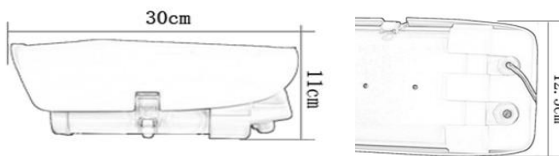

2.0MP CMOS HD Day Night LPR/ANPR Camera With 6-60mm Lens

Features

- * 2.0MP CMOS, IR-Cut, AHD-M video output
- * 4pcs Array Leds, with RS485
- * 6-60mm IR Correction Lens
- * Keep Focus, Not expouse, Not loss video
- * 6 Kinds of modes for Easy Operation

Dimension

Accessories

- User Manual
- Guarantee card
- Screw
- Desiccant

Specification

Product Name	Professional LPR Camera For Highway
Model	WDM-LP6020I2H

Video

Sensor	2.0M Pixel 1/3" CMOS Sensor
Pixel	1920(H)×1080(V)
Resolution	2.0megapixel
IR-Cut	Yes
SNR	50dB(AGC OFF)

Common

Day/Night mode	Auto switch
Power Supply	DC12V(±10%)
Consumption	12W(Leds on, heater working)
Work environment	-30℃~70℃,20%~90% RH
Temperature control	Heater works at -5℃(optional), fan works at 45℃
Waterproof	IP66
Dimension	300x125x110mm
Weight	1500g