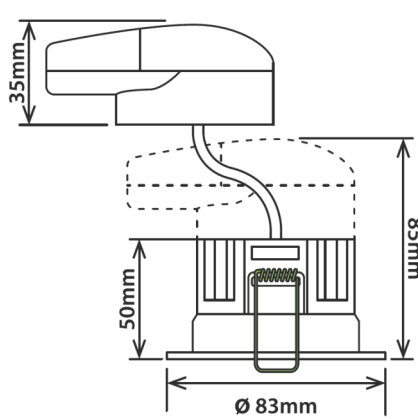

7W Face Change CCT Downlight

Detailed parameter:

|                    |                                |
|--------------------|--------------------------------|
| Product Name:      | 7W Face Change CCT Downlight   |
| Model No:          | 7WDLCTC5                       |
| Power Consumption: | 7Watt                          |
| Input Voltage:     | 220~240V AC                    |
| LED Chips:         | Bridgelux CSP COB SDCM<3       |
| Color Temperature: | 2700K <--->3000K <---> 4000K   |
| Total Lumen:       | 560lm<> 650lm<>600lm           |
| CRI:               | 82~85 Ra / 90 Ra option        |
| Beam Angle:        | 60°                            |
| Power Factor:      | 0. 95                          |
| Dimension:         | φ 83*85mm                      |
| Hole-cut:          | 68-75mm                        |
| Dimmable:          | Yes (PWM & Triac dimming)      |
| Smart control :    | option (Zigbee/Bluetooth/Wifi) |
| Lamp Lifespan:     | 50, 000H                       |
| Warranty:          | <b>5 YEAR</b><br>Warranty      |

## Size

- $\phi$  83mm\*85mm
- Hole-cut: 68-75mm

Switch : 2700K / 3000K / 4000K

Flux out: 383.2 lm

| Height  | Beam | Flux (lm)     | Illuminance (lx) | Angle (deg) | Diameter (mm) |
|---------|------|---------------|------------------|-------------|---------------|
| 3.281ft | 1m   | 31.39, 50.32  | 337.9, 541.61    | 61.62       | 119.26        |
| 6.562ft | 2m   | 7.849, 12.586 | 84.47, 135.41    | 61.62       | 238.52        |
| 9.843ft | 3m   | 3.488, 5.591  | 37.54, 60.181    | 61.62       | 357.78        |
| 13.12ft | 4m   | 1.962, 3.145  | 21.12, 33.851    | 61.62       | 477.04        |
| 16.4ft  | 5m   | 1.256, 2.013  | 13.52, 21.671    | 61.62       | 596.30        |

## Package

1 pc

96\*95\*100mm

10 pcs/1 inner box

510\*200\*105mm

5 inner boxes/1 carton

530\*255\*550mm 18KG/Ctn