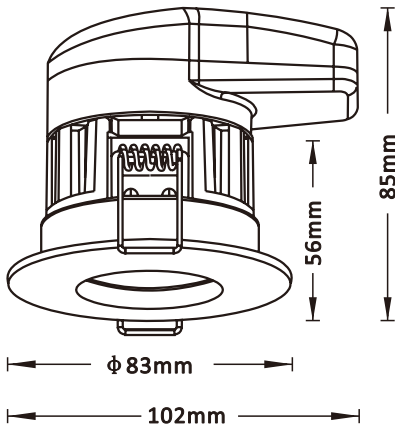

7W Face Change CCT Downlight

Detailed parameter:

|                    |                                |
|--------------------|--------------------------------|
| Product Name:      | 7W Face Change CCT Downlight   |
| Model No:          | 7WDLCTC5                       |
| Power Consumption: | 7Watt                          |
| Input Voltage:     | 220~240V AC                    |
| LED Chips:         | Bridgelux CSP COB SDCM<3       |
| Color Temperature: | 2700K <--->3000K <---> 4000K   |
| Total Lumen:       | 560lm<> 650lm<>600lm           |
| CRI:               | 82~85 Ra / 90 Ra option        |
| Beam Angle:        | 60°                            |
| Power Factor:      | 0. 95                          |
| Dimension:         | φ 83*85mm                      |
| Hole-cut:          | 68-75mm                        |
| Dimmable:          | Yes (PWM & Triac dimming)      |
| Smart control :    | option (Zigbee/Bluetooth/Wifi) |
| Lamp Lifespan:     | 50, 000H                       |
| Warranty:          | <b>5 YEAR</b><br>Warranty      |

## Size

- $\phi$  83mm\*85mm
- Hole-cut: 68-75mm

Switch : 2700K / 3000K / 4000K

Flux out: 383.2 lm

| Height  | Beam | Flux (lm)     | Illuminance (lx) | Angle (deg) | Diameter (mm) |
|---------|------|---------------|------------------|-------------|---------------|
| 3.281ft | 1m   | 31.39, 50.32  | 337.9, 541.61    | 61.62       | 119.26        |
| 6.562ft | 2m   | 7.849, 12.586 | 84.47, 135.41    | 61.62       | 238.52        |
| 9.843ft | 3m   | 3.488, 5.591  | 37.54, 60.181    | 61.62       | 357.78        |
| 13.12ft | 4m   | 1.962, 3.145  | 21.12, 33.851    | 61.62       | 477.04        |
| 16.4ft  | 5m   | 1.256, 2.013  | 13.52, 21.671    | 61.62       | 596.30        |

## Package

1 pc

96\*95\*100mm

10 pcs/1 inner box

510\*200\*105mm

5 inner boxes/1 carton

530\*255\*550mm 18KG/Ctn