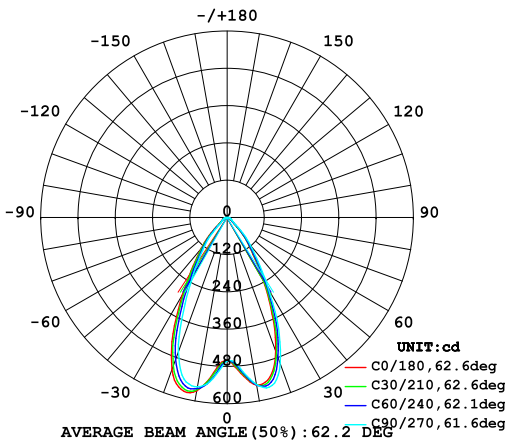

7W Face Change CCT Downlight

Detailed parameter:

|                    |                                |
|--------------------|--------------------------------|
| Product Name:      | 7W Face Change CCT Downlight   |
| Model No:          | 7WDLCTC5                       |
| Power Consumption: | 7Watt                          |
| Input Voltage:     | 220~240V AC                    |
| LED Chips:         | Bridgelux CSP COB SDCM<3       |
| Color Temperature: | 2700K <--->3000K <---> 4000K   |
| Total Lumen:       | 560lm<> 650lm<>600lm           |
| CRI:               | 82~85 Ra / 90 Ra option        |
| Beam Angle:        | 60°                            |
| Power Factor:      | 0. 95                          |
| Dimension:         | φ 83*85mm                      |
| Hole-cut:          | 68-75mm                        |
| Dimmable:          | Yes (PWM & Triac dimming)      |
| Smart control :    | option (Zigbee/Bluetooth/Wifi) |
| Lamp Lifespan:     | 50, 000H                       |
| Warranty:          | <b>5 YEAR</b><br>Warranty      |

## Size

- $\phi$  83mm\*85mm
- Hole-cut: 68-75mm

Switch : 2700K / 3000K / 4000K

Flux out: 383.2 lm

| Height  | Beam | Flux (lm)     | Illuminance (lx) | Angle (deg) | Diameter (mm) |
|---------|------|---------------|------------------|-------------|---------------|
| 3.281ft | 1m   | 31.39, 50.32  | 337.9, 541.61    | 61.62       | 119.26        |
| 6.562ft | 2m   | 7.849, 12.586 | 84.47, 135.41    | 61.62       | 238.52        |
| 9.843ft | 3m   | 3.488, 5.591  | 37.54, 60.181    | 61.62       | 357.78        |
| 13.12ft | 4m   | 1.962, 3.145  | 21.12, 33.851    | 61.62       | 477.04        |
| 16.4ft  | 5m   | 1.256, 2.013  | 13.52, 21.671    | 61.62       | 596.30        |