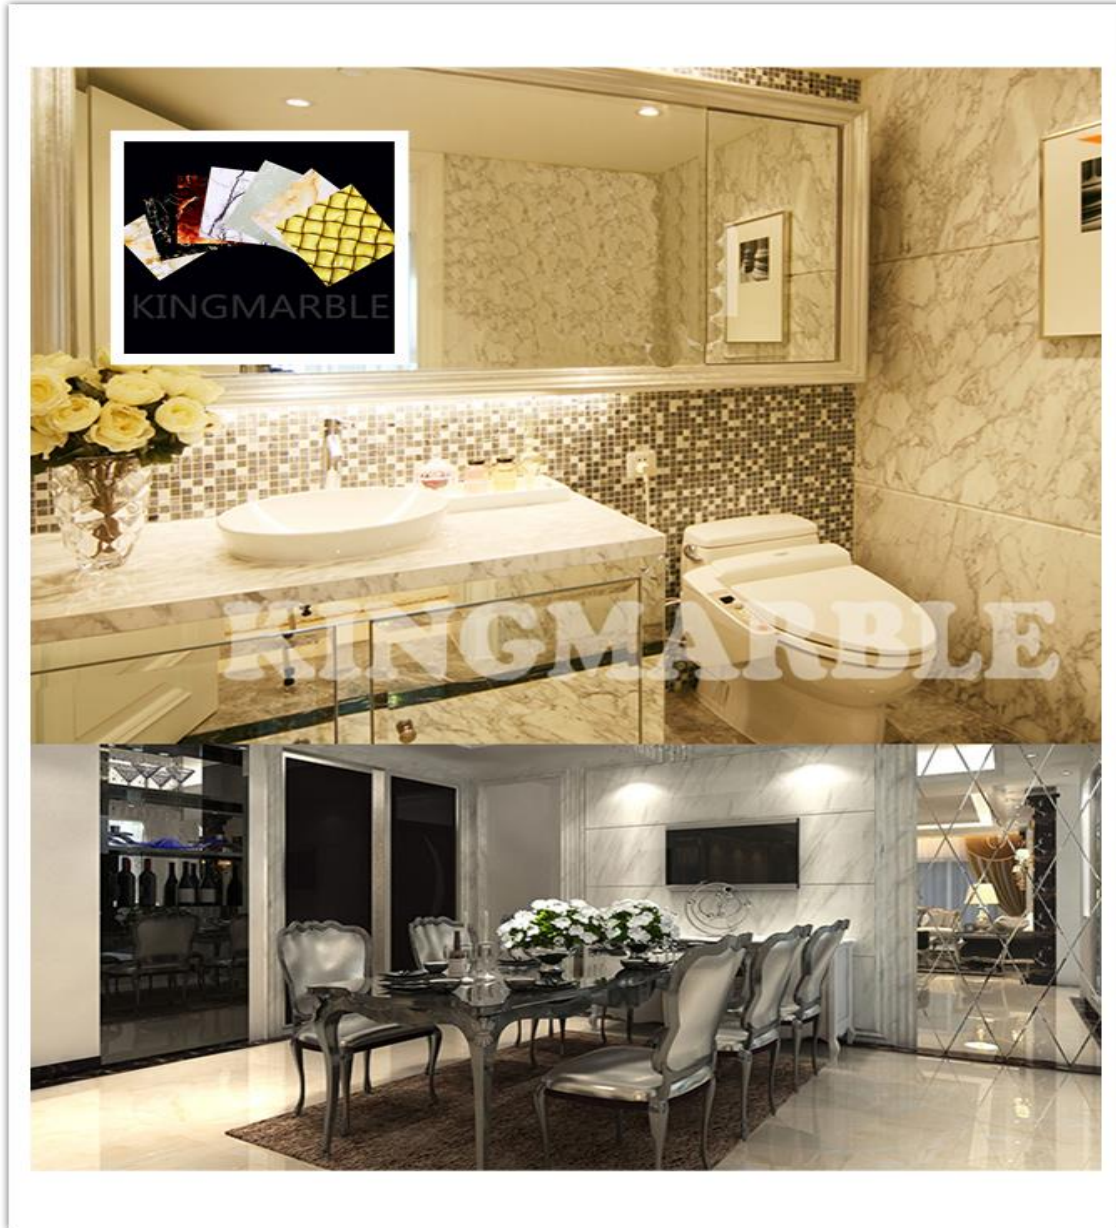

Shandong Kingmarble Decoration Materials Co.,Ltd

Tel:86-539-8023827/8024827   Email:sophia@king-marble.com

Website:www.king-marble.com

Add:Linyi Economic development zone,Shandong Province,China.

Q.9.When fixing PVC marbling panel with ALUMINUM TEES is there any specific sand paper number for rubbing and smoothing the product?

A. Common sand paper will be fine .

Q.10. Which tool is used for beveling?

A. Beveling machine is needed.