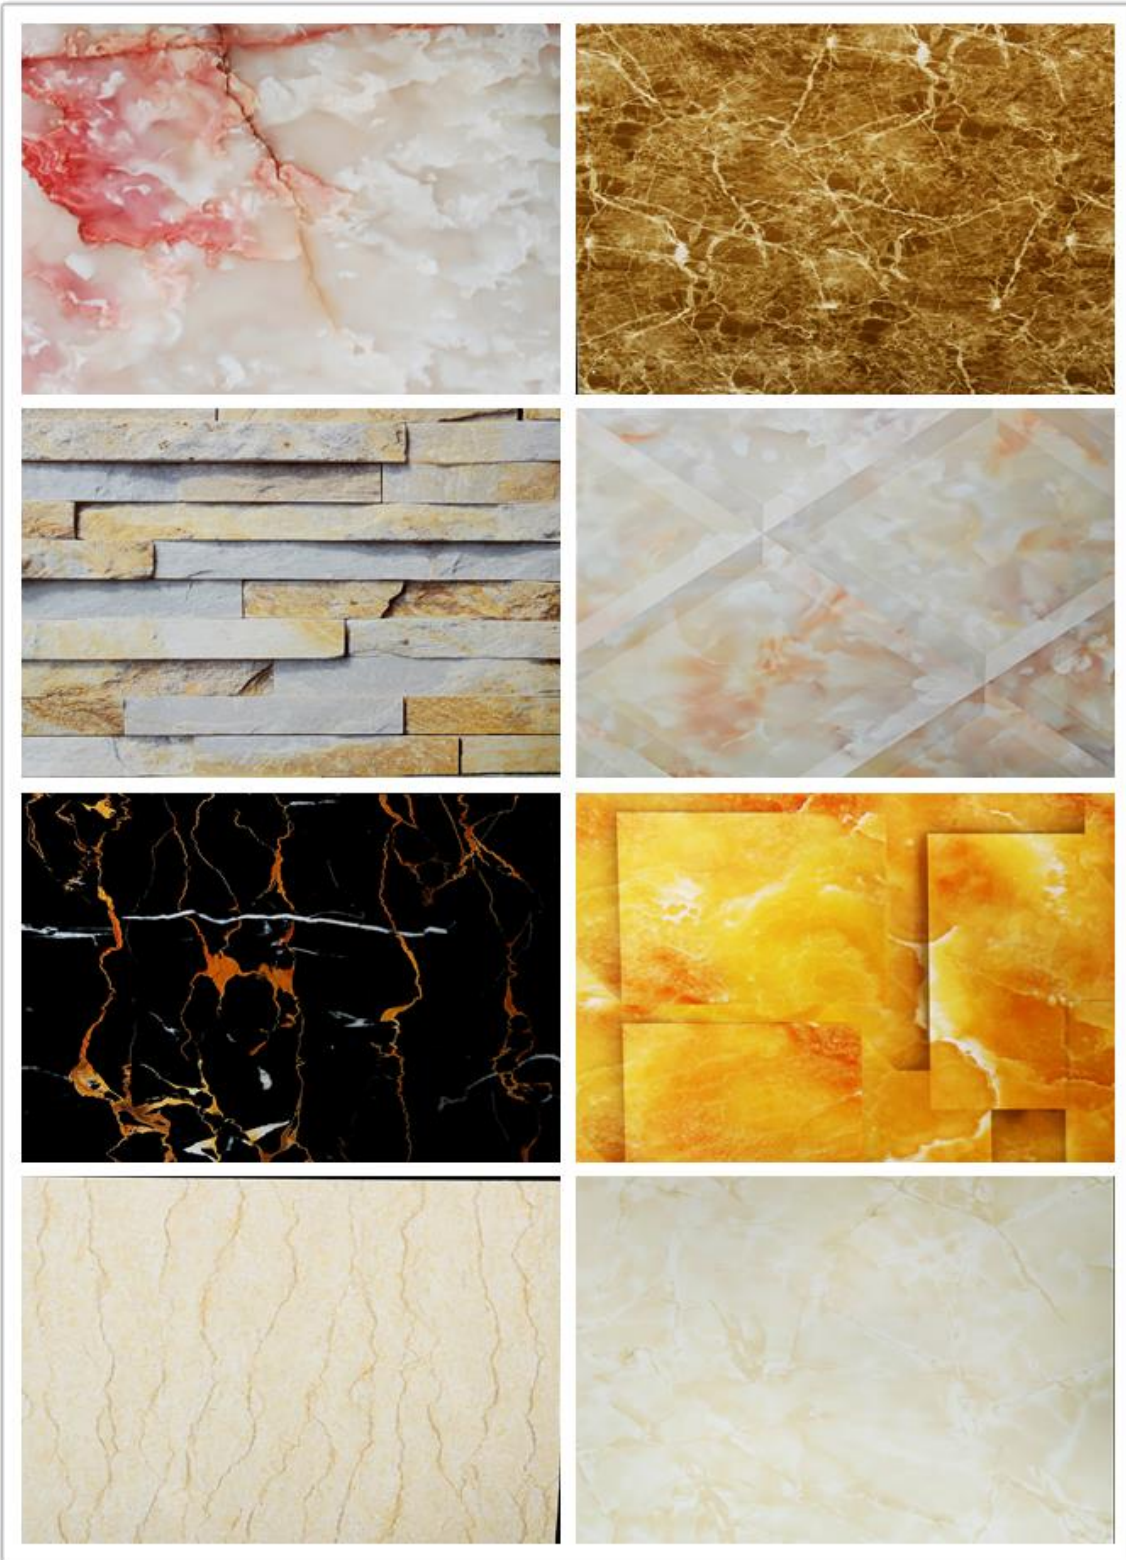

Shandong Kingmarble Decoration Materials Co.,Ltd

Tel:86-539-8023827/8024827   Email:sophia@king-marble.com

Website:www.king-marble.com

Add:Linyi Economic development zone,Shandong Province,China.