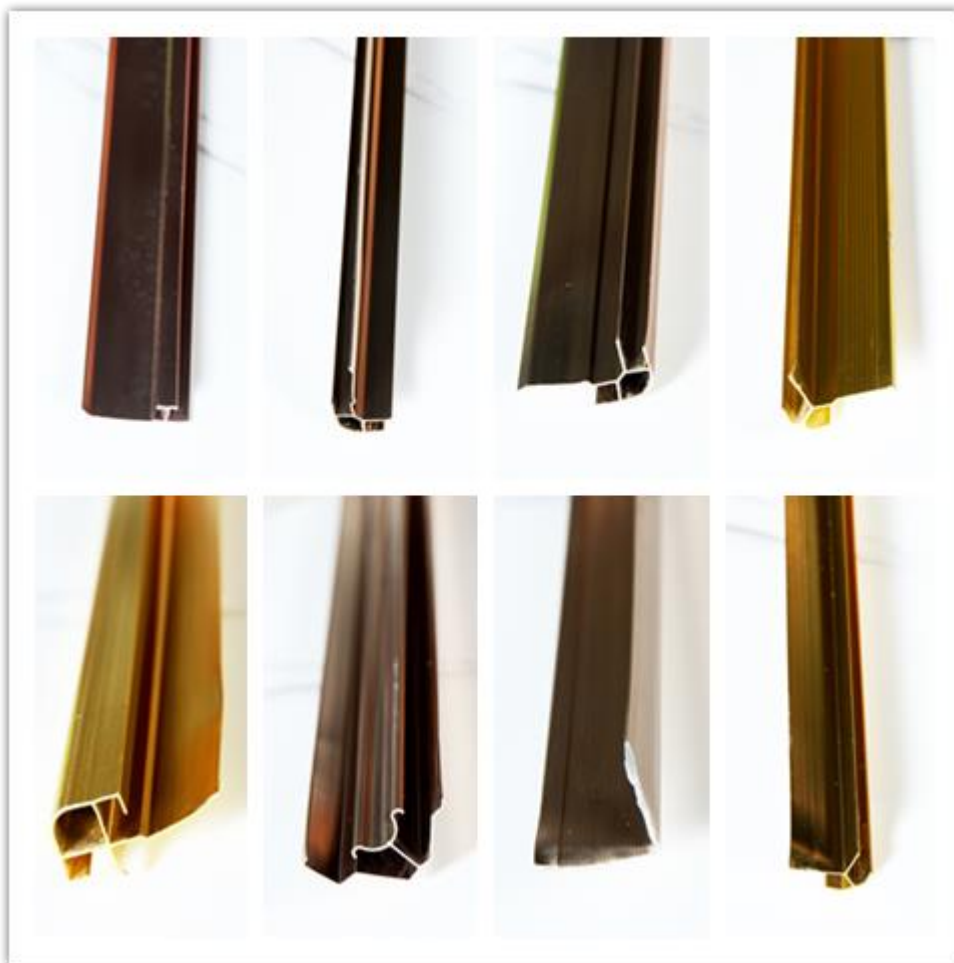

A: aluminum strips for fixing the panel and also for decoration

Specification :3 meter in length one piece

Type: ①I-strip ---applied between two panels ②External strip --applied for corner

③Internal strip--applied for corner ④Margin strip--applied for edges