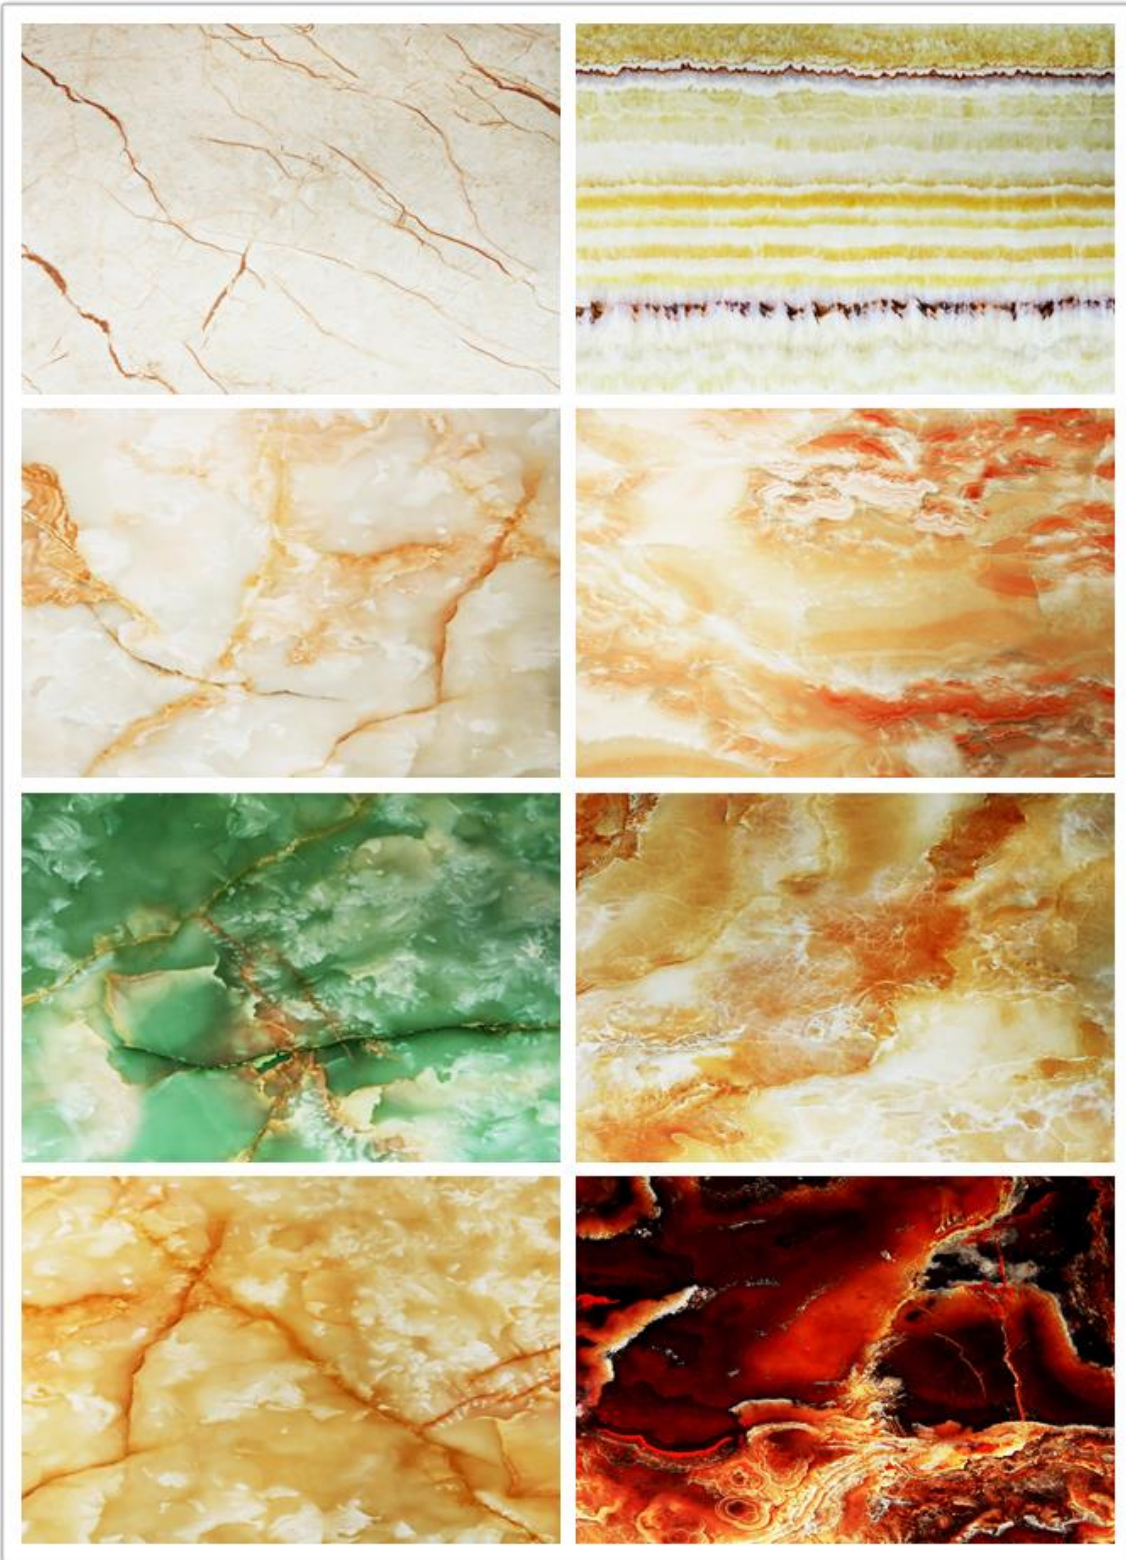

Shandong Kingmarble Decoration Materials Co.,Ltd

Tel:86-539-8023827/8024827   Email:sophia@king-marble.com

Website:www.king-marble.com

Add:Linyi Economic development zone,Shandong Province,China.