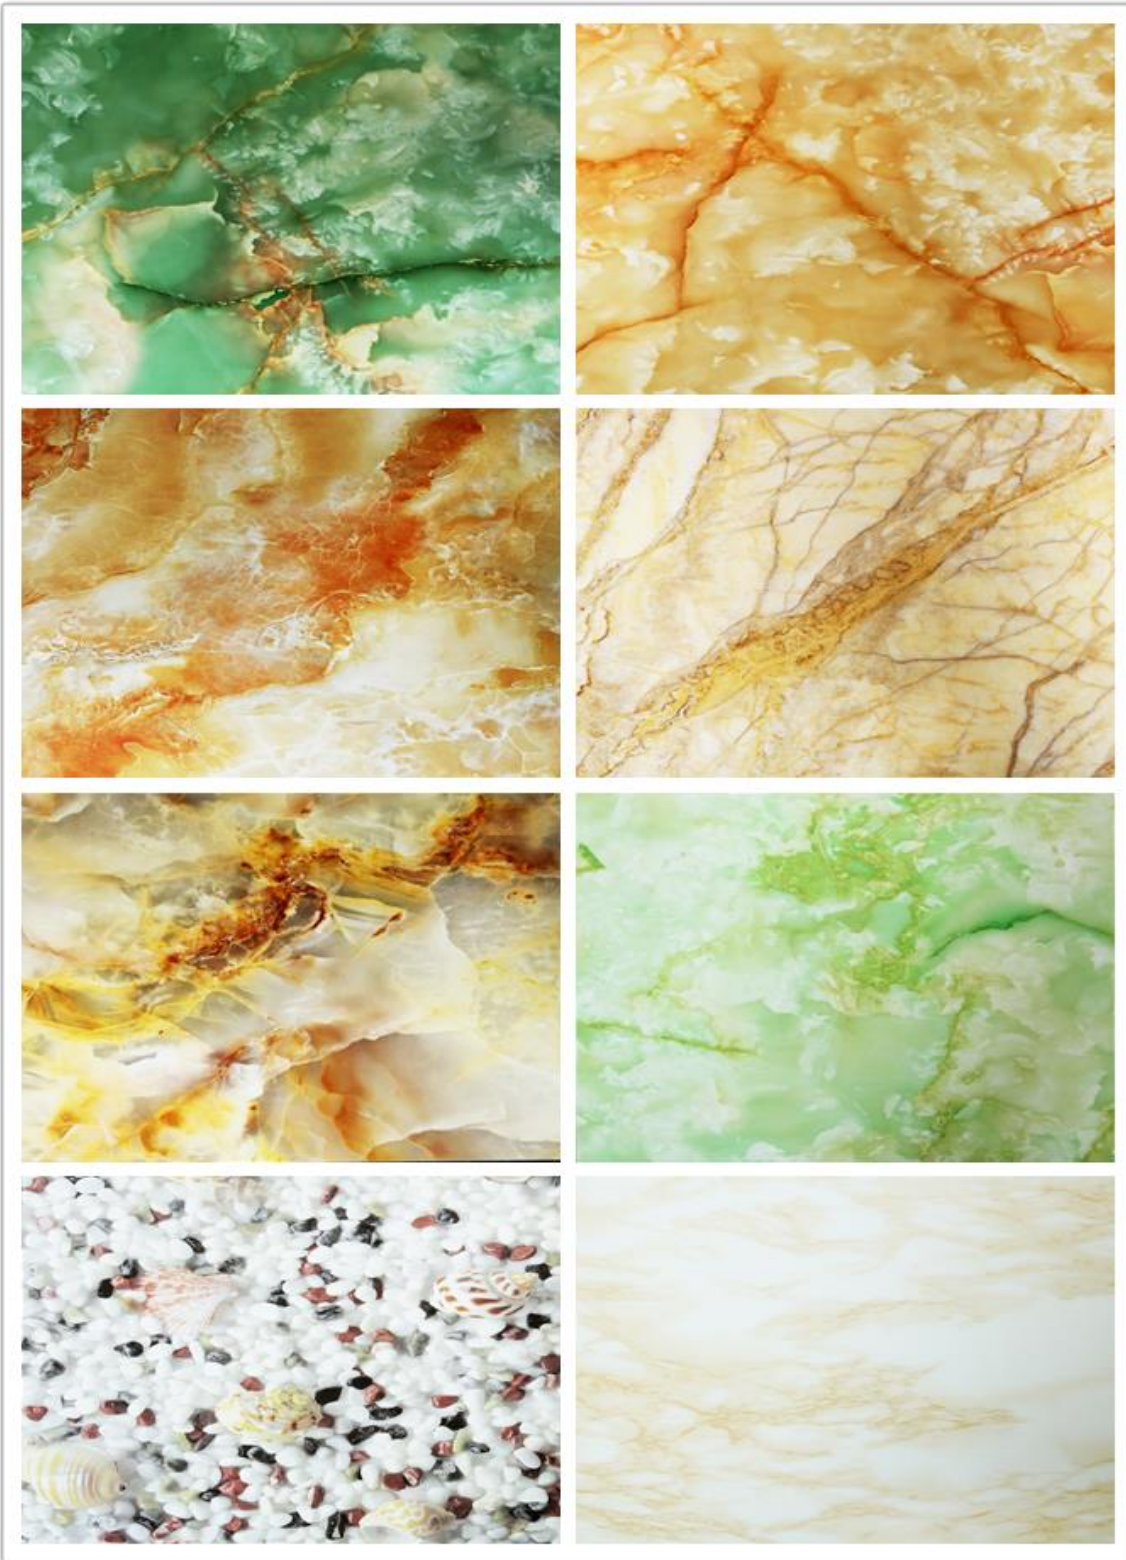

Shandong Kingmarble Decoration Materials Co.,Ltd

Tel:86-539-8023827/8024827   Email:sophia@king-marble.com

Website:www.king-marble.com

Add:Linyi Economic development zone,Shandong Province,China.