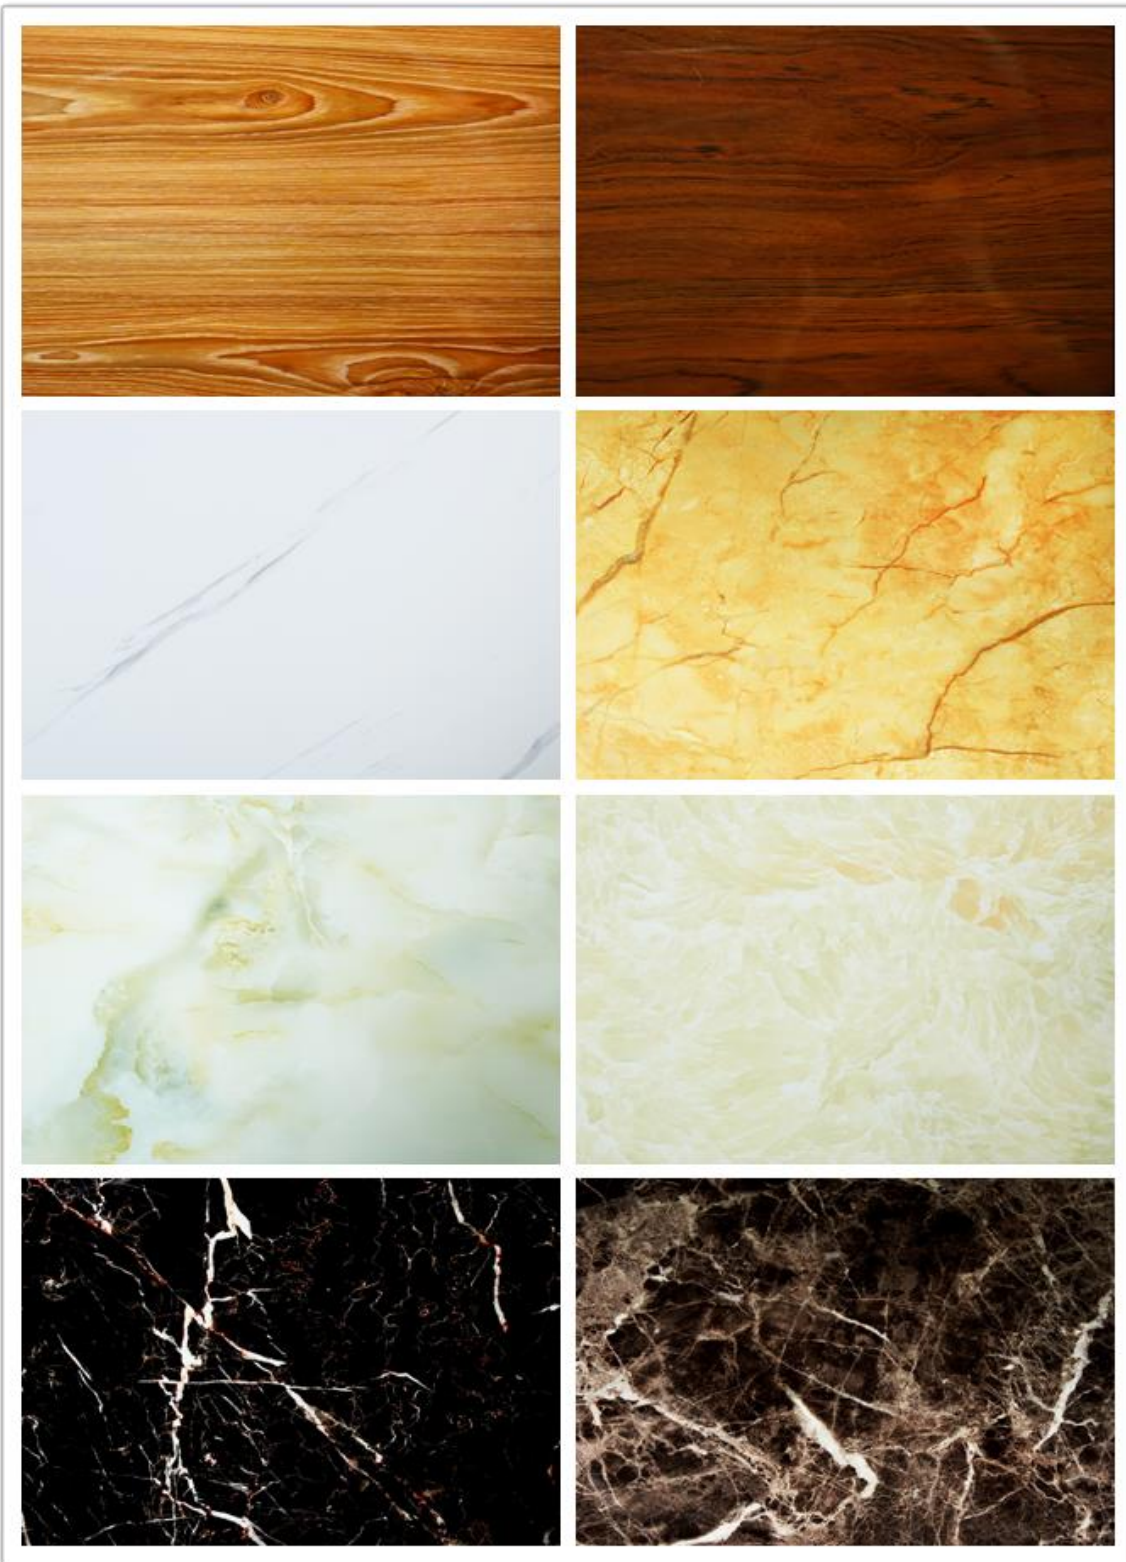

Shandong Kingmarble Decoration Materials Co.,Ltd

Tel:86-539-8023827/8024827   Email:sophia@king-marble.com

Website:www.king-marble.com

Add:Linyi Economic development zone,Shandong Province,China.