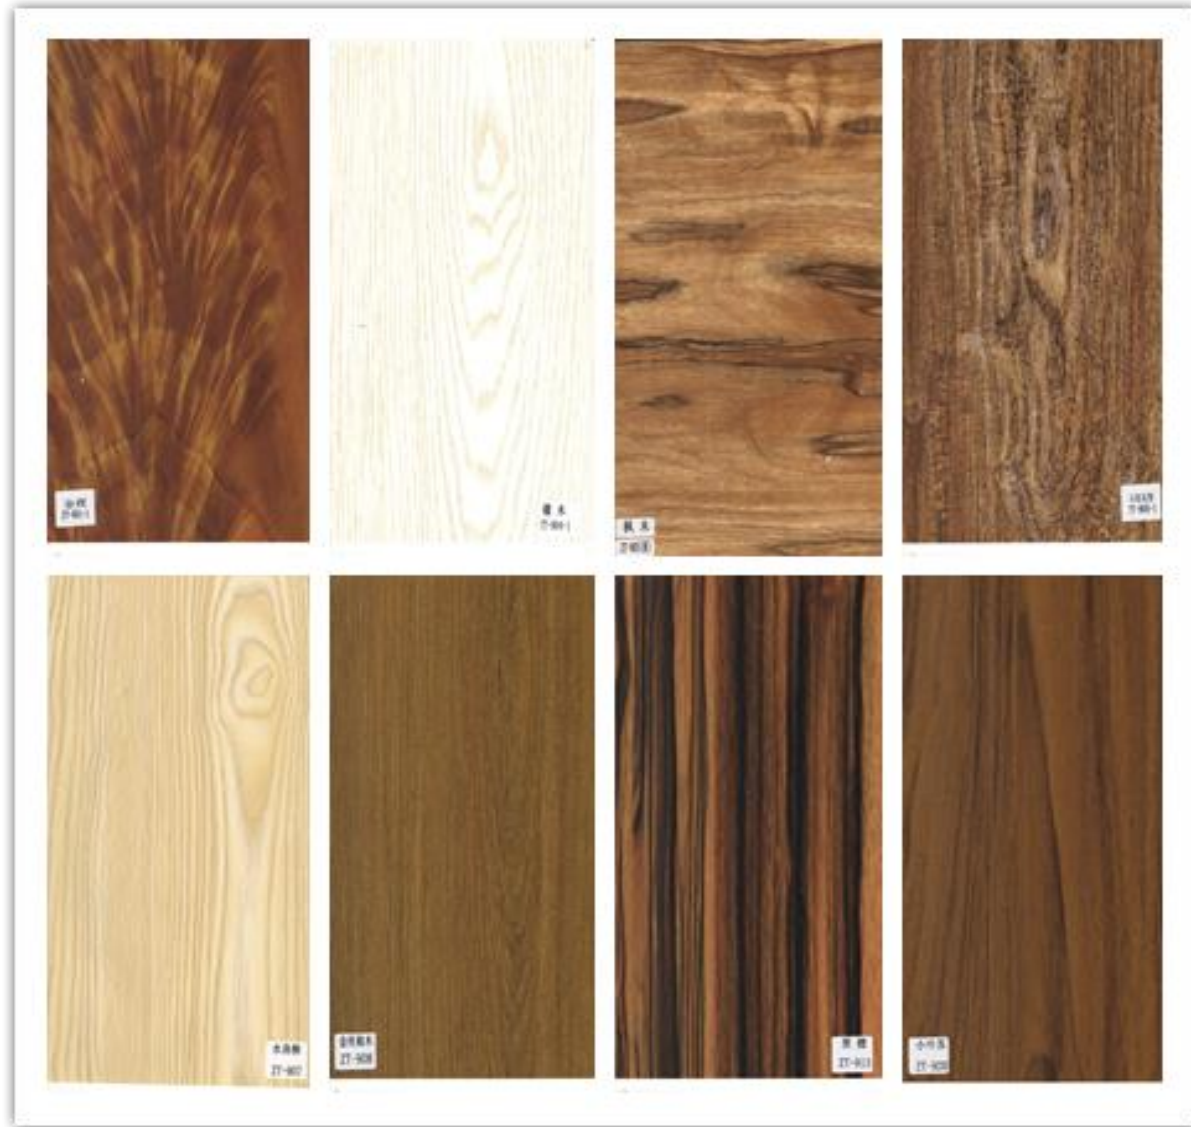

Shandong Kingmarble Decoration Materials Co.,Ltd

Tel:86-539-8023827/8024827   Email:sophia@king-marble.com

Website:www.king-marble.com

Add:Linyi Economic development zone,Shandong Province,China.