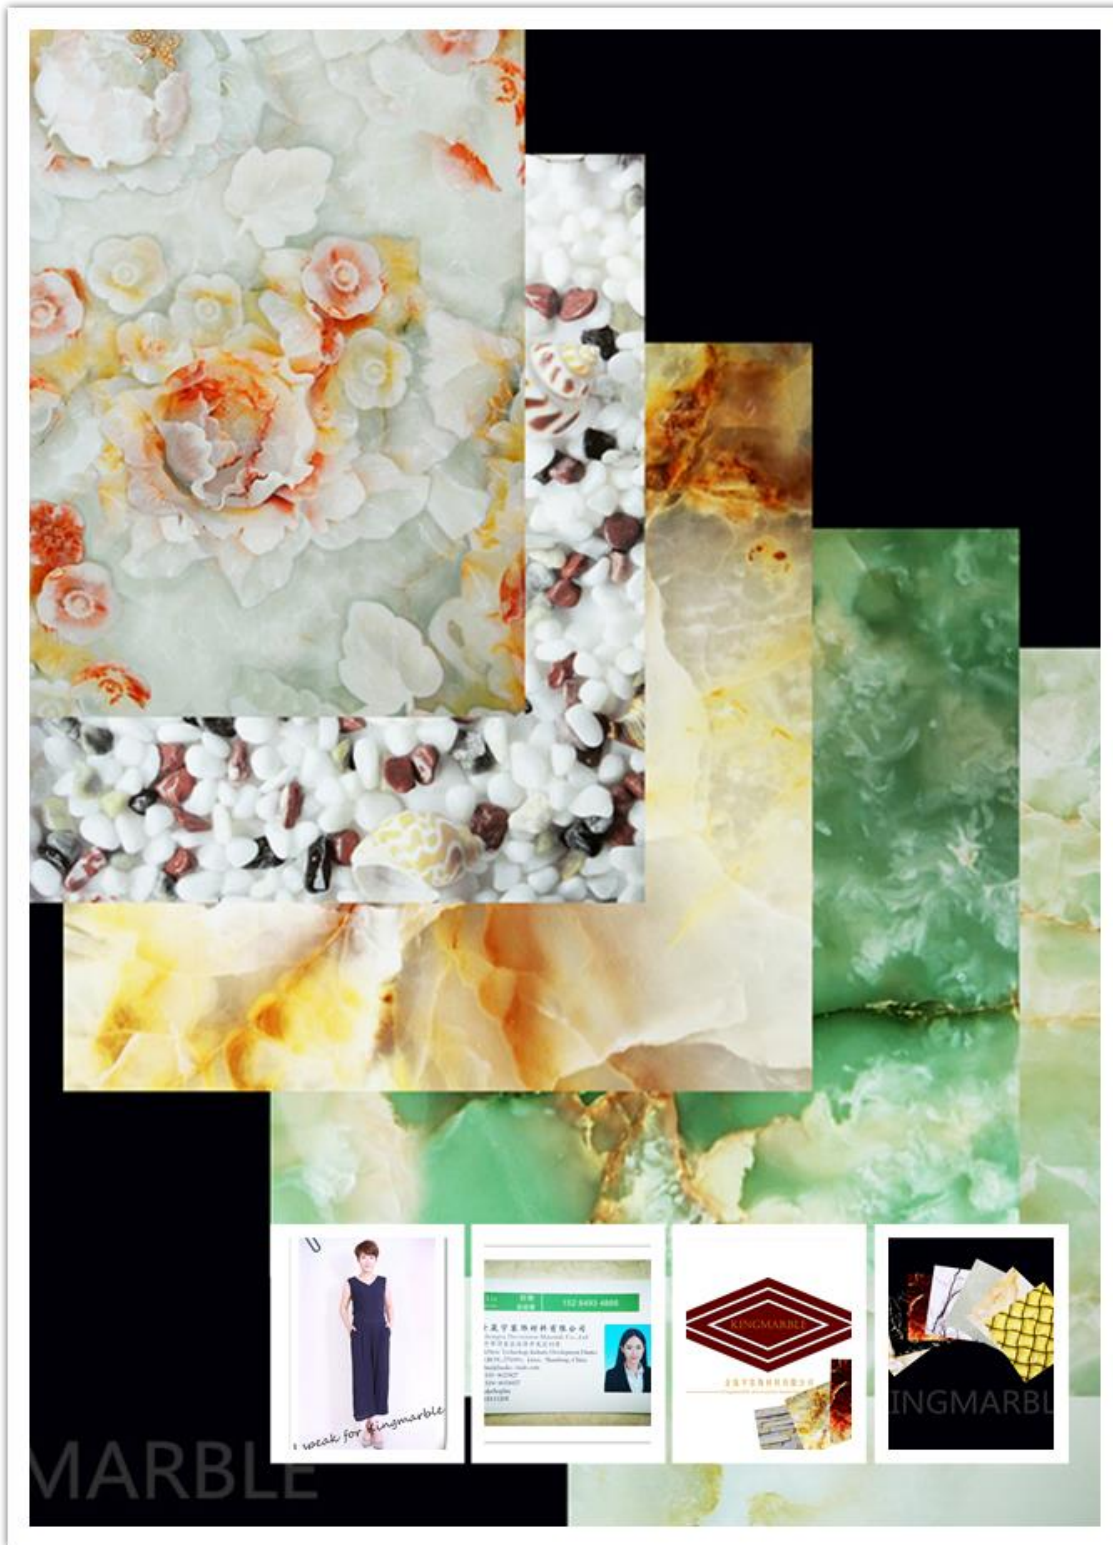

Shandong Kingmarble Decoration Materials Co.,Ltd
Tel:86-539-8023827/8024827   Email:sophia@king-marble.com
Website:www.king-marble.com
Add:Linyi Economic development zone,Shandong Province,China.