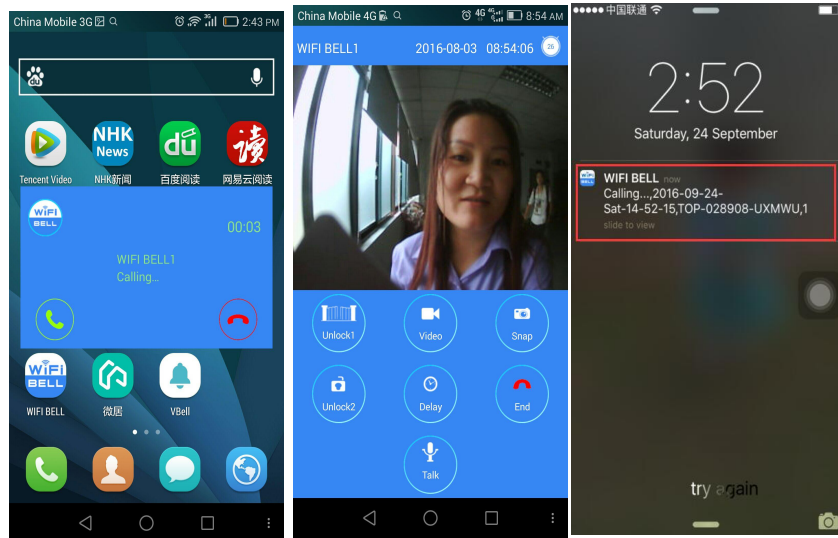

# Application

iOS app/Android app

Support both

Real-time pop up

Photo and video recording	Yes, and files store in mobile phone
Unlock E-lcok	Support
Unlock delay	Support
Support how many user online	Support 8 users online at the same time