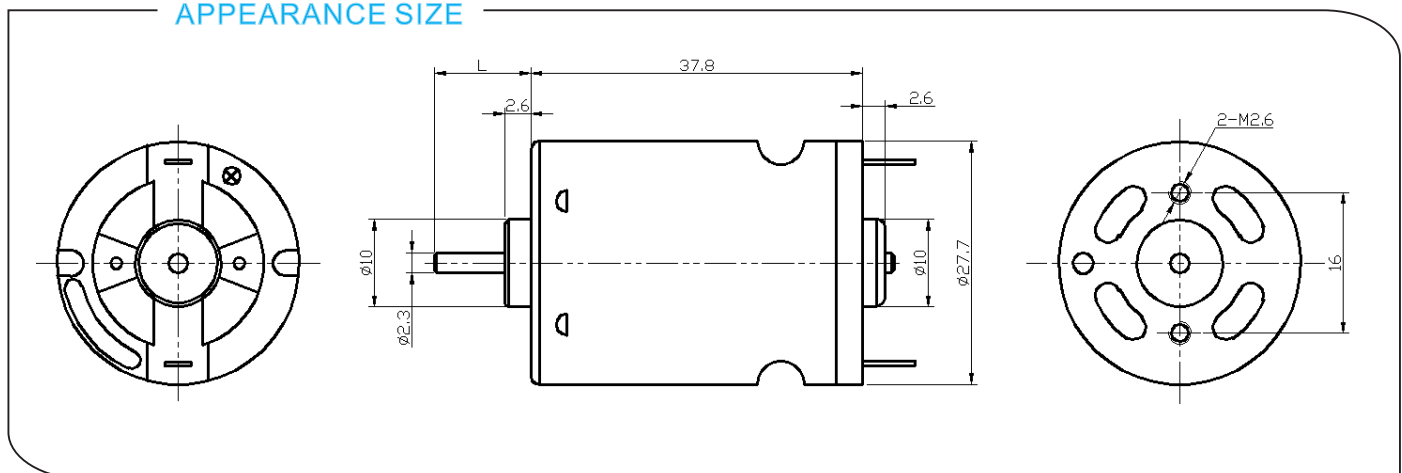

DM-385 MICRO DC MOTOR

基本电压/Main Voltage : 12VDC、24VDC

典型应用/Typical Applications :

按摩设备、电动玩具、家用电器、电子锁、照相机、CD/DVD播放器、电动剃须刀、自动化产品。

Message equipments, electronic toys, home appliances, electronic lock, camera, CD/DVD player, electric razor, automatic products.

APPEARANCE SIZE

电机参数/ Motor Data :

型号 Model	电压/Voltage		空载/No load		负载/Load				堵转/Stall	
	电压范围 Operating range	工作电压 Normal	电流 Current	转速 Speed	电流 Current	转速 Speed	扭力 Torque	功率 Output	扭力 Torque	电流 Current
	V	V	mA	r/min	mA	r/min	g.cm	W	g.cm	mA
DM-385-012-12500	6.0-12.0	12.0	280	12500	1300	10400	98.0	10.5	583.3	6350
DM-385-024-11000	12.0-24.0	24.0	150	11000	700	9050	110.0	10.2	620.5	3250

曲线图/ Curve Chart :

MODEL: DM-385-012-12500

MODEL: DM-385-024-11000