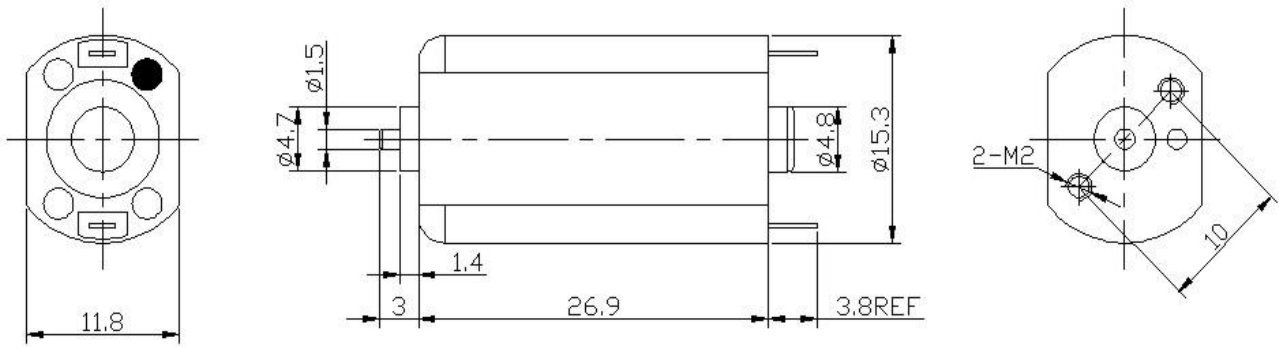

# DM-030 MICRO DC MOTOR

基本电压/Main voltage : 3VDC、6VDC、12VDC、24VDC

典型应用/Typical applications :

按摩设备、电动玩具、家用电器、电子锁、照相机、CD/DVD 播放器、  
电动剃须刀、自动化产品。

Massage equipments, electronic toys, home appliances, electronic  
lock, camera, CD/DVD player, electric razor, automatic products.

## 电机参数/ Motor Data :

Model	Voltage		No load		Load				Stall	
	Operating range	Norminal	Current	Speed	Current	Speed	Torque	Output	Torque	Current
	V	V	mA	r/min	mA	r/min	g.cm	W	g.cm	mA
DM-030-005-13000	1.0-5.0	5.0	70	13000	366	10500	10.0	1.1	60.0	1743
DM-030-012-16000	2.0-14.0	12.0	43	16000	190	14000	10.0	1.4	85.0	1189

## 曲线图/Curve Chart :

MODEL: DM-030-005-13000

MODEL: DM-030-012-16000