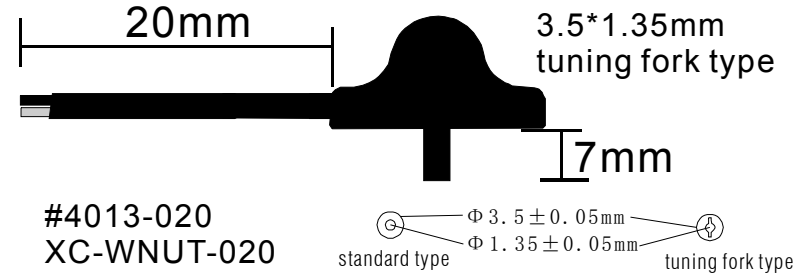

Ac211

recommended plug for heating wears

Battery Case ID: AC211
 Cell inside: 2pcs li ion 18650 cell
 Dimension: 41.5*73.5*21.5mm
 Input/Ouput Terminal: 3.5*1.35mm coax type,
 Weight: 118g

Typical Capacity Option:
 7.4v 2200mAh/2600mAh/3200mAh/3400mAh
 3.7v 4400mAh/5200mAh/6400mAh/6800mAh