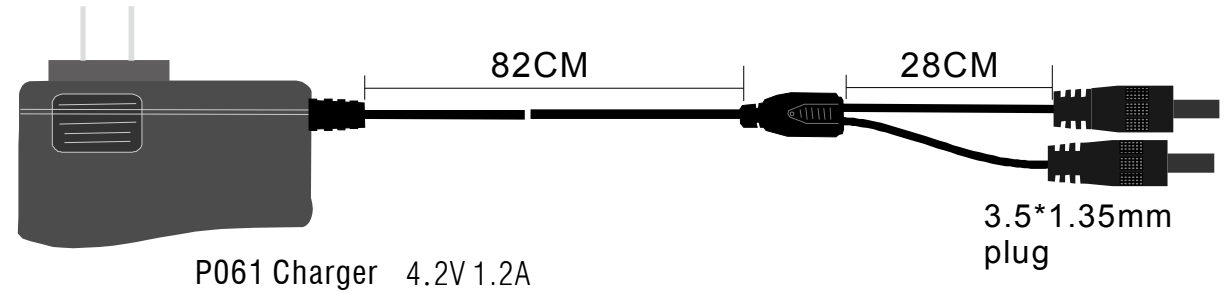

Ac211

recommended plug for heating wears

Battery Case ID: AC211
 Cell inside: 2pcs li ion 18650 cell
 Dimension: 41.5*73.5*21.5mm
 Input/Ouput Terminal: 3.5*1.35mm coax type,
 Weight: 118g

Typical Capacity Option:
 7.4v 2200mAh/2600mAh/3200mAh/3400mAh
 3.7v 4400mAh/5200mAh/6400mAh/6800mAh