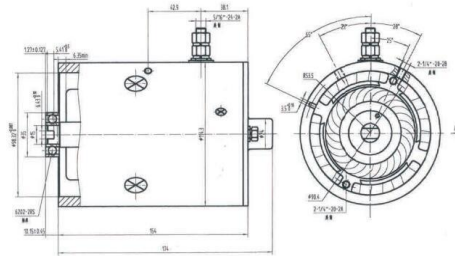

ZW NO.	TYPE	VOLTAGE	POWER	SPEED	TARQUE	ROTATION
PHJD032-ZW	W-8934	12V	1.5KW	2550RPM	6N.m	CW