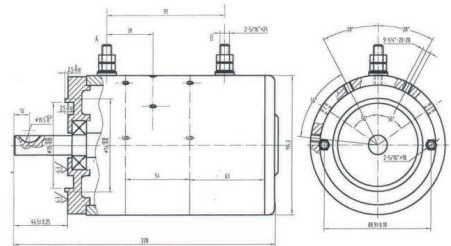

ZW NO.	TYPE	VOLTAGE	POWER	SPEED	TARQUE	ROTATION
PHJD043-ZW	W-8923	12V	1.2KW	2550RPM	4.5N.m	CW/CCW