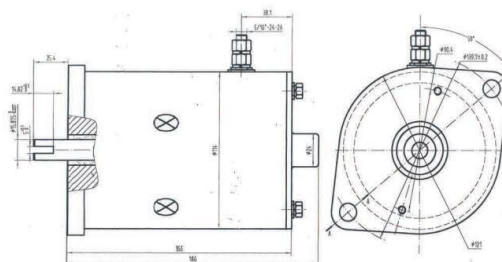

ZW NO.	TYPE	VOLTAGE	POWER	SPEED	TARQUE	ROTATION
PHJD024-ZW	W-8943D	12V	1.5KW	2550RPM	6N.m	CCW