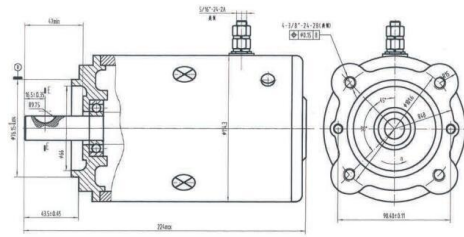

ZW NO.	TYPE	VOLTAGE	POWER	SPEED	TARQUE	ROTATION
PHJD041-ZW	W-8950	24V	2.0KW	2800RPM	5.4N.m	CCW