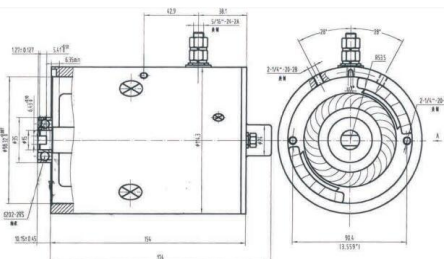

ZW NO.	TYPE	VOLTAGE	POWER	SPEED	TARQUE	ROTATION
PHJD034-ZW	W-8994	12V	1.2KW	2550RPM	4.5N.m	CW