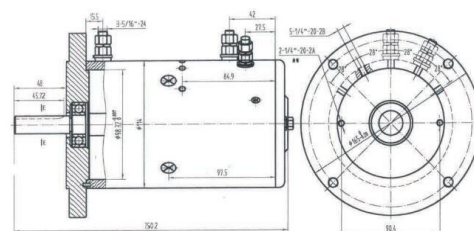

ZW NO.	TYPE	VOLTAGE	POWER	SPEED	TARQUE	ROTATION
PHJD029-ZW	W-8824P	24V	2.0KW	2600RPM	7.4N.m	CW/CCW