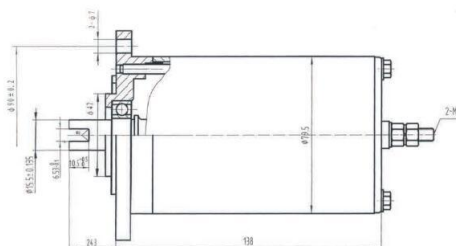

ZW NO.	TYPE	VOLTAGE	POWER	SPEED	TARQUE	ROTATION
PHJD054-ZW	IM0145	24V	2.2KW	2600RPM	6N.m	CCW