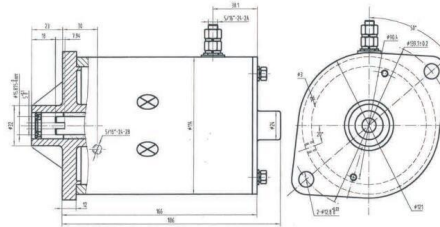

ZW NO.	TYPE	VOLTAGE	POWER	SPEED	TARQUE	ROTATION
PHJD035-ZW	W-6550	12V	1.5KW	2670RPM	5.4N.m	CW