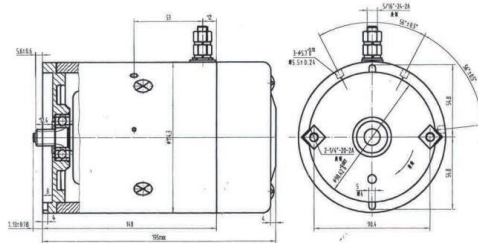

ZW NO.	TYPE	VOLTAGE	POWER	SPEED	TARQUE	ROTATION
PHJD023-ZW	W-8940	12V	1.2KW	2550RPM	4.5N.m	CW