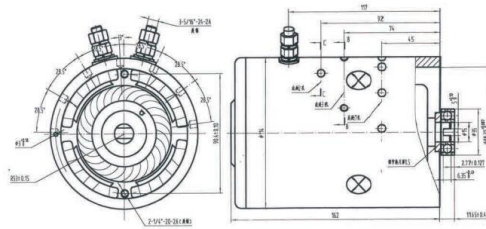

ZW NO.	TYPE	VOLTAGE	POWER	SPEED	TARQUE	ROTATION
PHJD042-ZW	W-6938	12V	1.2KW	2650RPM	4.5N.m	CW/CCW