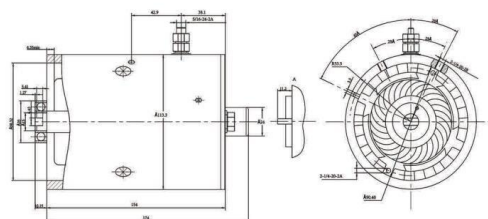

ZW NO.	TYPE	VOLTAGE	POWER	SPEED	TARQUE	ROTATION
PHJD014-ZW	W-8901E	12V	1.2KW	2550RPM	4.5N.m	CW/CCW