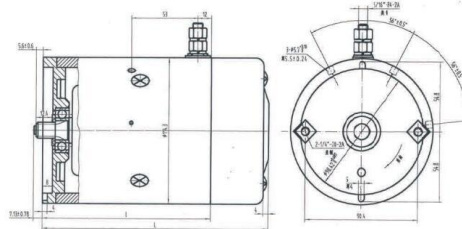

ZW NO.	TYPE	VOLTAGE	POWER	SPEED	TARQUE	ROTATION
PHJD036-ZW	W-9789	12V	1.5KW	2670RPM	5.4N.m	CW