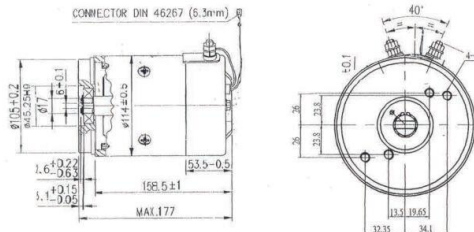

ZW NO.	TYPE	VOLTAGE	POWER	SPEED	TARQUE	ROTATION
PHJD056-ZW	ZD064	12V	1.5KW	2500RPM	6N.m	CW