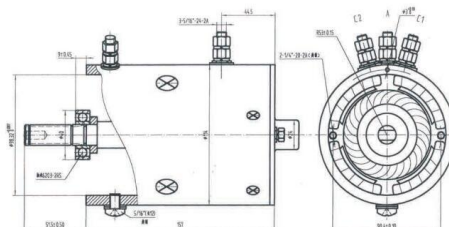

ZW NO.	TYPE	VOLTAGE	POWER	SPEED	TARQUE	ROTATION
PHJD044-ZW	IM0030	24V	2.2KW	2600RPM	8N.m	CW