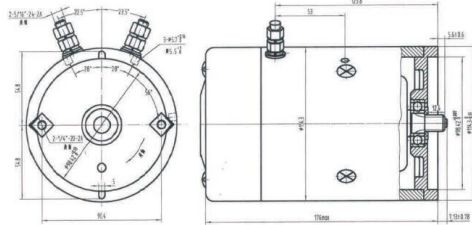

ZW NO.	TYPE	VOLTAGE	POWER	SPEED	TARQUE	ROTATION
PHJD031-ZW	W-8990D	12V	1.2KW	2550RPM	4.5N.m	CW