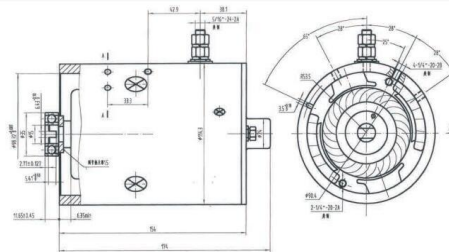

ZW NO.	TYPE	VOLTAGE	POWER	SPEED	TARQUE	ROTATION
PHJD013-ZW	W-8992	12V	1.2KW	2550RPM	4.5N.m	CCW