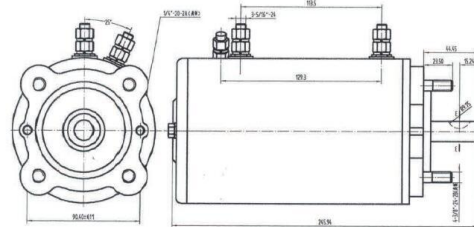

ZW NO.	TYPE	VOLTAGE	POWER	SPEED	TARQUE	ROTATION
PHJD027-ZW	W-7608	12V	1.5KW	2670RPM	5.4N.m	CW/CCW