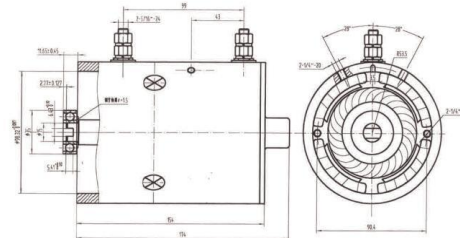

ZW NO.	TYPE	VOLTAGE	POWER	SPEED	TARQUE	ROTATION
PHJD018-ZW	W-8941	12V	1.2KW	2550RPM	4.5N.m	CW/CCW