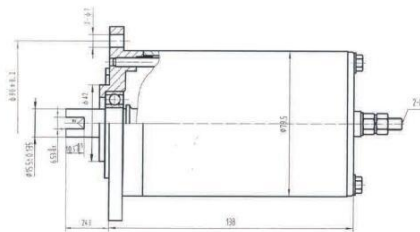

ZW NO.	TYPE	VOLTAGE	POWER	SPEED	TARQUE	ROTATION
PHJD053-ZW	IM0128	12V	0.8KW	4000RPM	2N.m	CW