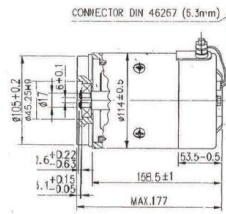

ZW NO.	TYPE	VOLTAGE	POWER	SPEED	TARQUE	ROTATION
PHJD050-ZW	IM0119	12V	1.6KW	2600RPM	6N.m	CCW

ZW NO.	TYPE	VOLTAGE	POWER	SPEED	TARQUE	ROTATION
PHJD051-ZW	IM0124	24V	0.8KW	4500RPM	1.8N.m	CW

ZW NO.	TYPE	VOLTAGE	POWER	SPEED	TARQUE	ROTATION
PHJD052-ZW	IM0126	12V	0.8KW	3500RPM	2.2N.m	CW/CCW

ZW NO.	TYPE	VOLTAGE	POWER	SPEED	TARQUE	ROTATION
PHJD053-ZW	IM0128	12V	0.8KW	4000RPM	2N.m	CW

ZW NO.	TYPE	VOLTAGE	POWER	SPEED	TARQUE	ROTATION
PHJD054-ZW	IM0145	24V	2.2KW	2600RPM	6N.m	CCW