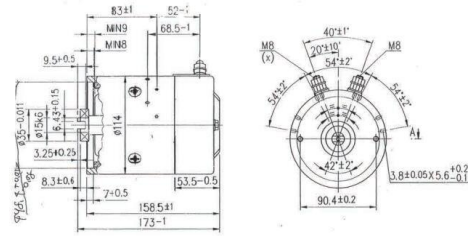

ZW NO.	TYPE	VOLTAGE	POWER	SPEED	TARQUE	ROTATION
PHJD045-ZW	IM0032	12V	1.6KW	3200RPM	5N.m	CW