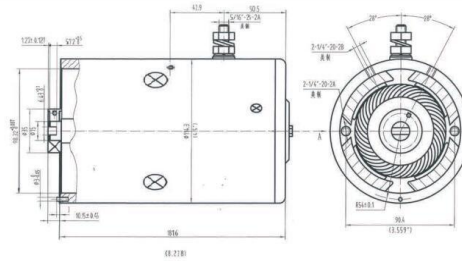

ZW NO.	TYPE	VOLTAGE	POWER	SPEED	TARQUE	ROTATION
PHJD016-ZW	W-8943	12V	1.5KW	2550RPM	6N.m	CCW