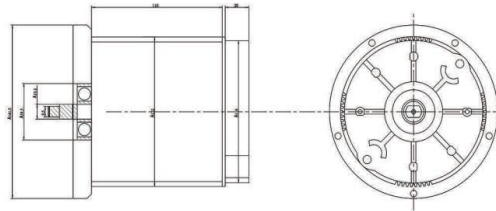

ZW NO.	TYPE	VOLTAGE	POWER	SPEED	TARQUE	ROTATION
PHJD012-ZW	W-8999D	12V	1.2KW	2550RPM	4.5N.m	CCW