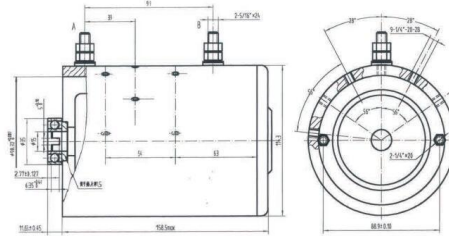

ZW NO.	TYPE	VOLTAGE	POWER	SPEED	TARQUE	ROTATION
PHJD015-ZW	W-8934D	12V	1.5KW	2550RPM	6N.m	CW