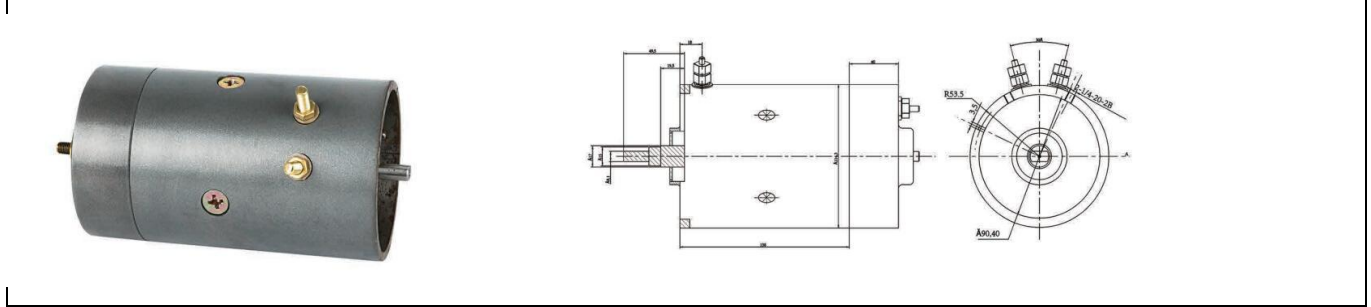

ZW NO.	TYPE	VOLTAGE	POWER	SPEED	TARQUE	ROTATION
PHJD005-ZW	W-7923	12V	1.5KW	2670RPM	5.4N.m	CW/CCW

PHJD005-ZW motor and technical drawing. The drawing shows a side view and a front view of the motor. The side view shows a cylindrical motor with a shaft extending from the right. The front view shows the motor's face with two mounting brackets and a central shaft. Dimensions are provided for various parts of the motor.

ZW NO.	TYPE	VOLTAGE	POWER	SPEED	TARQUE	ROTATION
PHJD006-ZW	Double speed	12V	1.8KW	2600RPM	8N.m	CW/CCW
PHJD006-1-ZW	Double speed	24V	2.2KW	2300RPM	10N.m	CW/CCW

ZW NO.	TYPE	VOLTAGE	POWER	SPEED	TARQUE	ROTATION
PHJD007-ZW	W-8933	12V	1.2KW	2550RPM	4.5N.m	CW/CCW