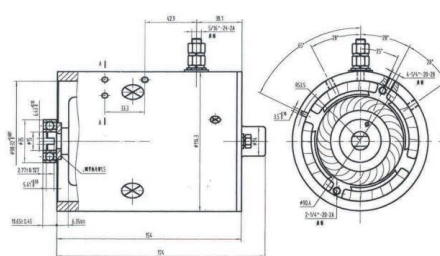

ZW NO.	TYPE	VOLTAGE	POWER	SPEED	TARQUE	ROTATION
PHJD038-ZW	W-8999	12V	1.2KW	2550RPM	4.5N.m	CCW