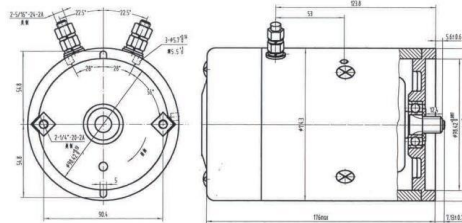

ZW NO.	TYPE	VOLTAGE	POWER	SPEED	TARQUE	ROTATION
PHJD022-ZW	W-9787	12V	1.2KW	2550RPM	4.5N.m	CW