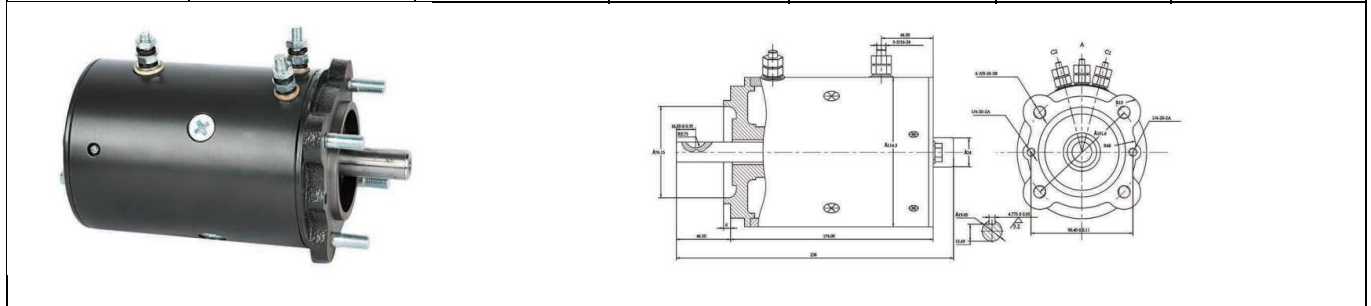

ZW NO.	TYPE	VOLTAGE	POWER	SPEED	TARQUE	ROTATION
PHJD008-ZW	W-9114	12V	1.5KW	2550RPM	5.4N.m	CW/CCW