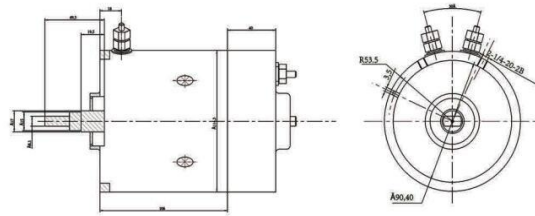

# NINGBO ZHONGWANG AUTO FITTINGS CO.,LTD

NO.50-1 TIANFENG ROAD,FENGHUA,ZHEJIANG,CHINA

TEL/FAX:0086-574-88956210/ WhatsApp: 0086-13515886684/ Wechat: 48655709

www.zowoparts.com

zwautoparts@vip.163.com

| ZW NO.       | TYPE             | VOLTAGE | POWER | SPEED   | TARQUE | ROTATION |
|--------------|------------------|---------|-------|---------|--------|----------|
| PHJD001-ZW   | Short mechanical | 12V     | 1.8KW | 2500RPM | 6N.m   | CW/CCW   |
| PHJD001-1-ZW | Short mechanical | 24V     | 2.0KW | 2200RPM | 8N.m   | CW/CCW   |