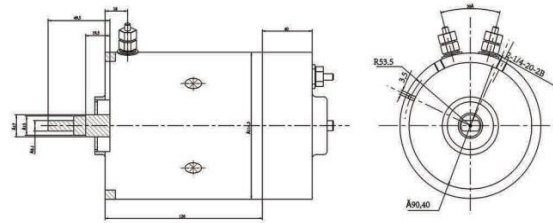

ZW NO.	TYPE	VOLTAGE	POWER	SPEED	TARQUE	ROTATION
PHJD002-ZW	Long mechanical	12V	2.0KW	2600RPM	8N.m	CW/CCW
PHJD002-1-ZW	Long mechanical	24V	2.2KW	2400RPM	10N.m	CW/CCW