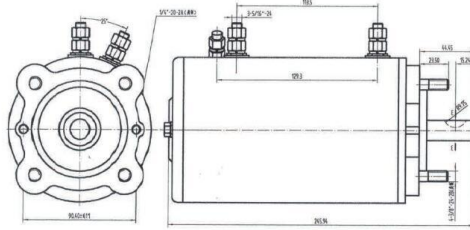

ZW NO.	TYPE	VOLTAGE	POWER	SPEED	TARQUE	ROTATION
PHJD025-ZW	W-8923D	12V	1.2KW	2550RPM	4.5N.m	CW/CCW