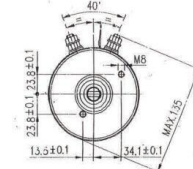

ZW NO.	TYPE	VOLTAGE	POWER	SPEED	TARQUE	ROTATION
PHJD050-ZW	IM0119	12V	1.6KW	2600RPM	6N.m	CCW

ZW NO.	TYPE	VOLTAGE	POWER	SPEED	TARQUE	ROTATION
PHJD051-ZW	IM0124	24V	0.8KW	4500RPM	1.8N.m	CW

ZW NO.	TYPE	VOLTAGE	POWER	SPEED	TARQUE	ROTATION
PHJD052-ZW	IM0126	12V	0.8KW	3500RPM	2.2N.m	CW/CCW

ZW NO.	TYPE	VOLTAGE	POWER	SPEED	TARQUE	ROTATION
PHJD053-ZW	IM0128	12V	0.8KW	4000RPM	2N.m	CW

ZW NO.	TYPE	VOLTAGE	POWER	SPEED	TARQUE	ROTATION
PHJD054-ZW	IM0145	24V	2.2KW	2600RPM	6N.m	CCW