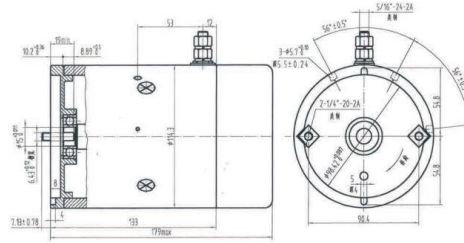

ZW NO.	TYPE	VOLTAGE	POWER	SPEED	TARQUE	ROTATION
PHJD040-ZW	W-9116	12V	1.2KW	2550RPM	4.5N.m	CCW