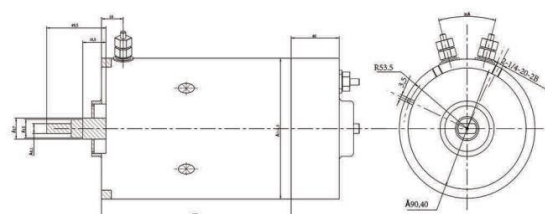

ZW NO.	TYPE	VOLTAGE	POWER	SPEED	TARQUE	ROTATION
PHJD004-ZW	Long electromagnetism	12V	2.0KW	2500RPM	8N.m	CW/CCW
PHJD004-1-ZW	Long electromagnetism	24V	2.2KW	2300RPM	10N.m	CW/CCW