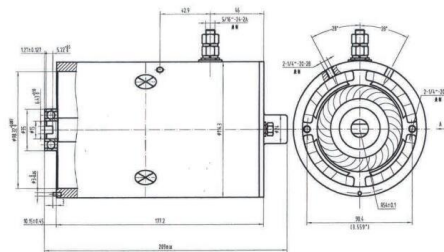

ZW NO.	TYPE	VOLTAGE	POWER	SPEED	TARQUE	ROTATION
PHJD033-ZW	W-8911D	12V	1.2KW	2850RPM	4.5N.m	CCW