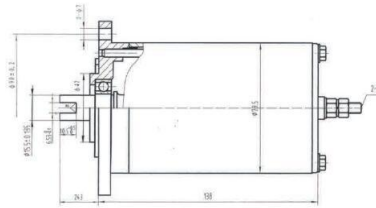

ZW NO.	TYPE	VOLTAGE	POWER	SPEED	TARQUE	ROTATION
PHJD052-ZW	IM0126	12V	0.8KW	3500RPM	2.2N.m	CW/CCW