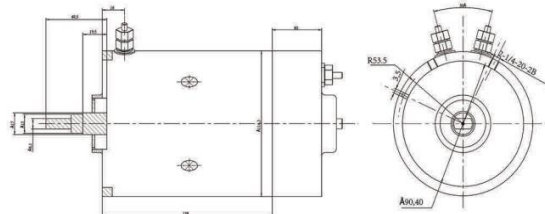

ZW NO.	TYPE	VOLTAGE	POWER	SPEED	TARQUE	ROTATION
PHJD003-ZW	Short electromagnetism	12V	1.8KW	2400RPM	6N.m	CW/CCW
PHJD003-1-ZW	Short electromagnetism	24V	2.0KW	2200RPM	8N.m	CW/CCW