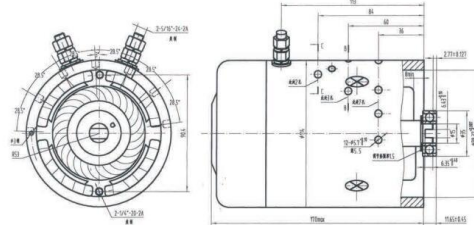

ZW NO.	TYPE	VOLTAGE	POWER	SPEED	TARQUE	ROTATION
PHJD021-ZW	W-9795	12V	1.5KW	3000RPM	5N.m	CW