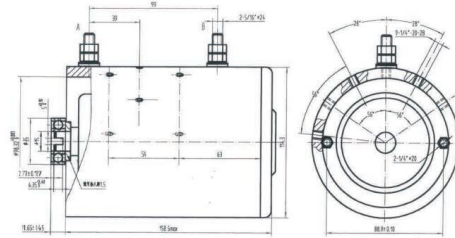

ZW NO.	TYPE	VOLTAGE	POWER	SPEED	TARQUE	ROTATION
PHJD030-ZW	W-9793	24V	2.0KW	2900RPM	6.6N.m	CW