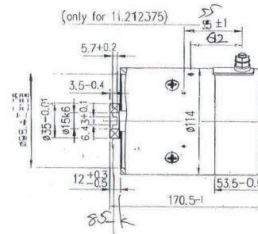

ZW NO.	TYPE	VOLTAGE	POWER	SPEED	TARQUE	ROTATION
PHJD050-ZW	IM0119	12V	1.6KW	2600RPM	6N.m	CCW

ZW NO.	TYPE	VOLTAGE	POWER	SPEED	TARQUE	ROTATION
PHJD051-ZW	IM0124	24V	0.8KW	4500RPM	1.8N.m	CW