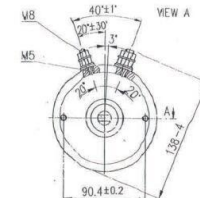

ZW NO.	TYPE	VOLTAGE	POWER	SPEED	TARQUE	ROTATION
PHJD050-ZW	IM0119	12V	1.6KW	2600RPM	6N.m	CCW

ZW NO.	TYPE	VOLTAGE	POWER	SPEED	TARQUE	ROTATION
PHJD051-ZW	IM0124	24V	0.8KW	4500RPM	1.8N.m	CW