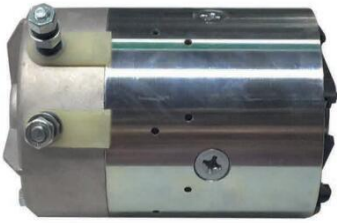

ZW NO.	TYPE	VOLTAGE	POWER	SPEED	TARQUE	ROTATION
PHJD045-ZW	IM0032	12V	1.6KW	3200RPM	5N.m	CW