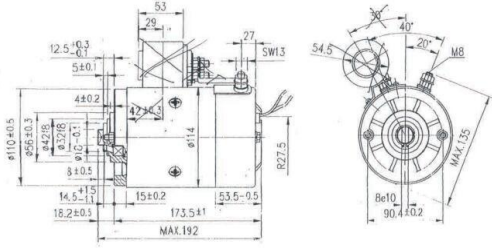

ZW NO.	TYPE	VOLTAGE	POWER	SPEED	TARQUE	ROTATION
PHJD047-ZW	IM0039	12V	1.6KW	2600RPM	6N.m	CW