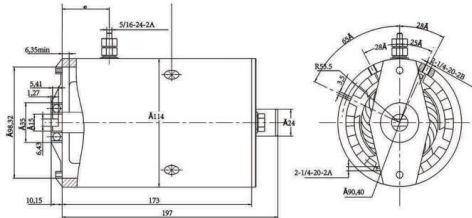

ZW NO.	TYPE	VOLTAGE	POWER	SPEED	TARQUE	ROTATION
PHJD017-ZW	W-9405	24V	2.0KW	2550RPM	7.4N.m	CCW