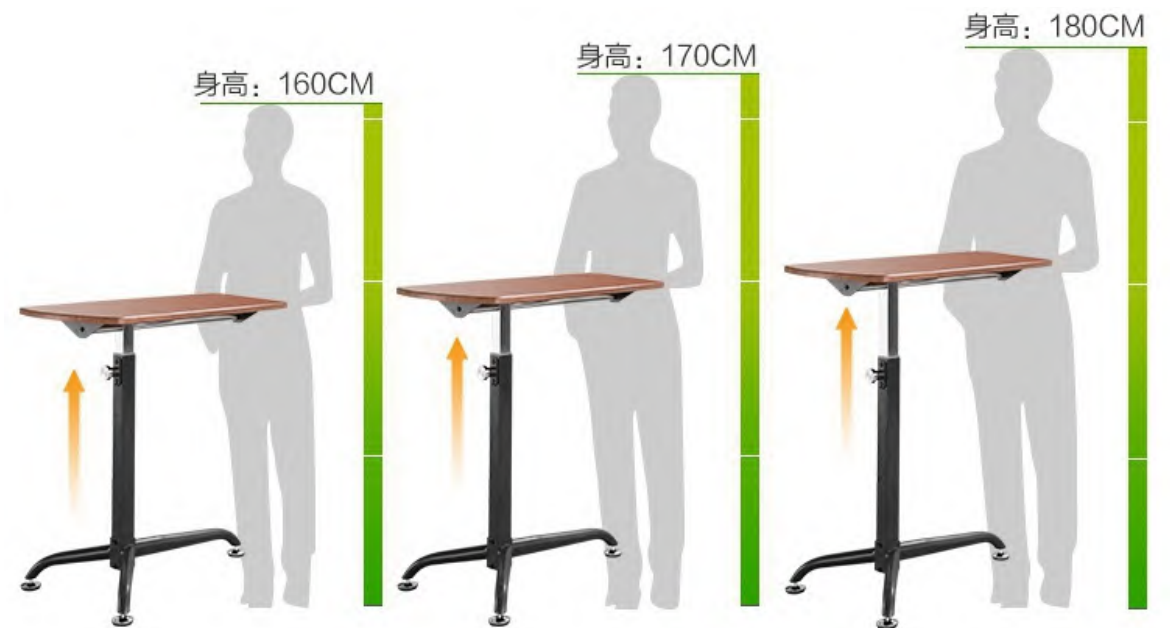

静音滑轮 锁定功能
 Lockable Mute Casters

Lectern
SKU Number: 1200600
Dimension : 62x38x66~101cm

Height Adjustable Lectern

PVC木纹桌面，喷涂钢架
气动升降，静音省力

PVC tabletop, powder coated steel structure
Pneumatic lifting, easy and mute