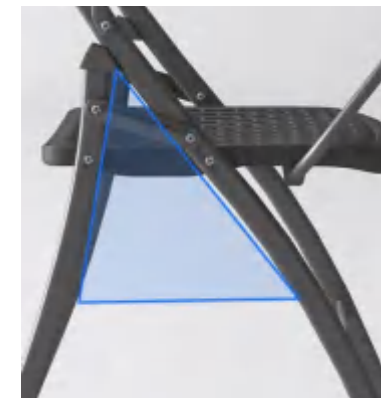

加厚钢管，三角受力
Strong steel structure