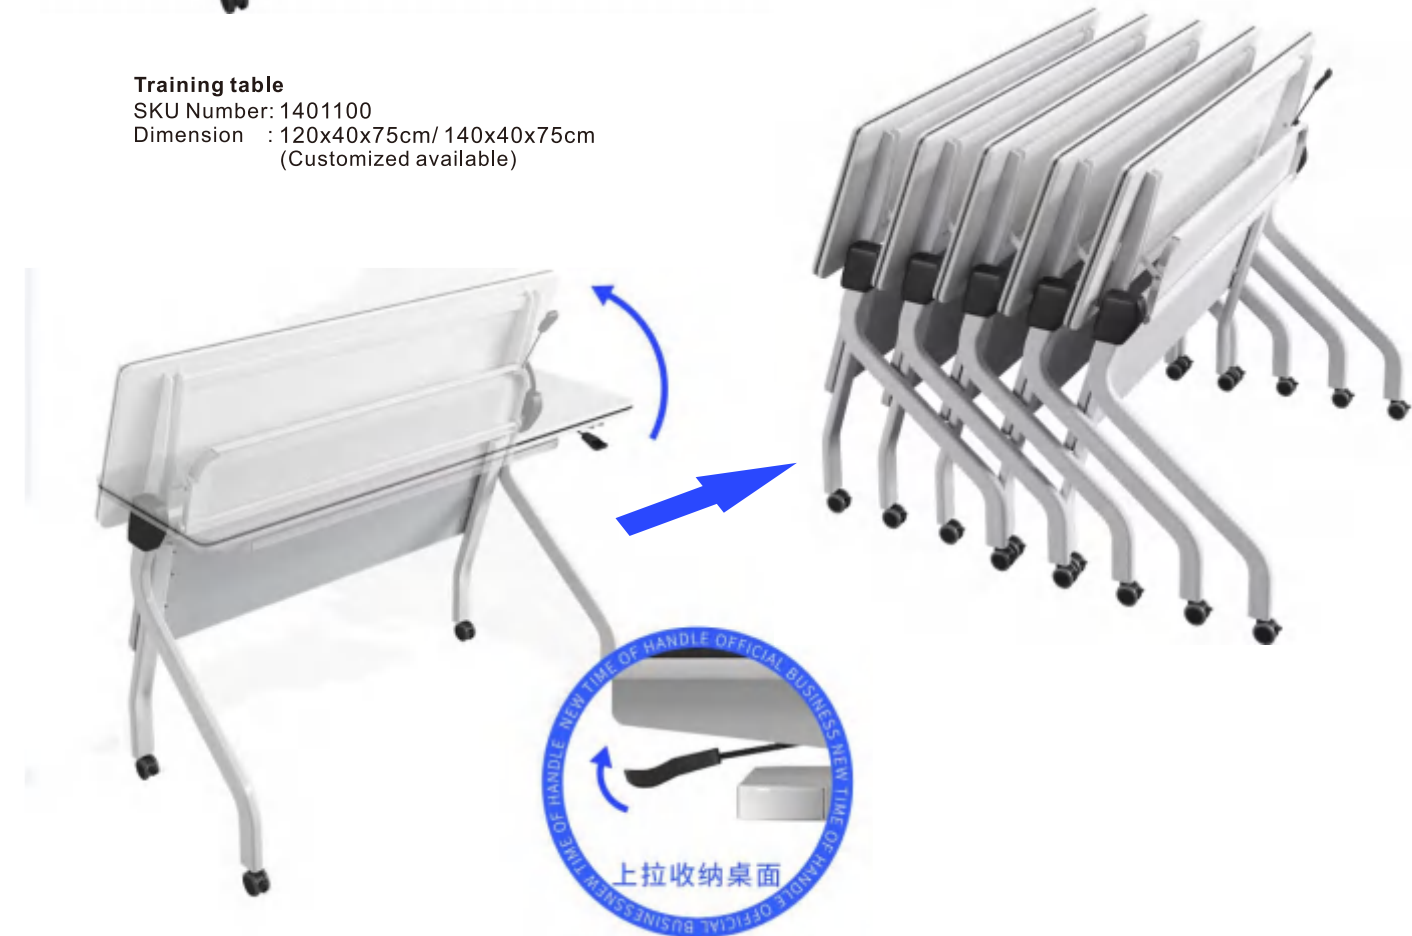

Training table

SKU Number: 1401100

Dimension : 120x40x75cm/ 140x40x75cm
(Customized available)