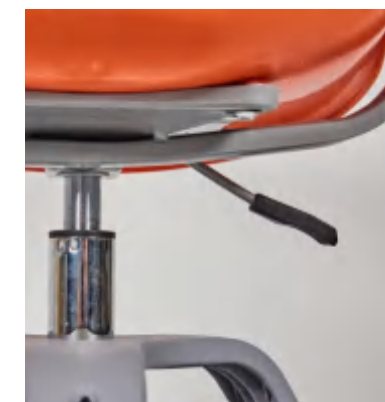

一键升降
Gas lift