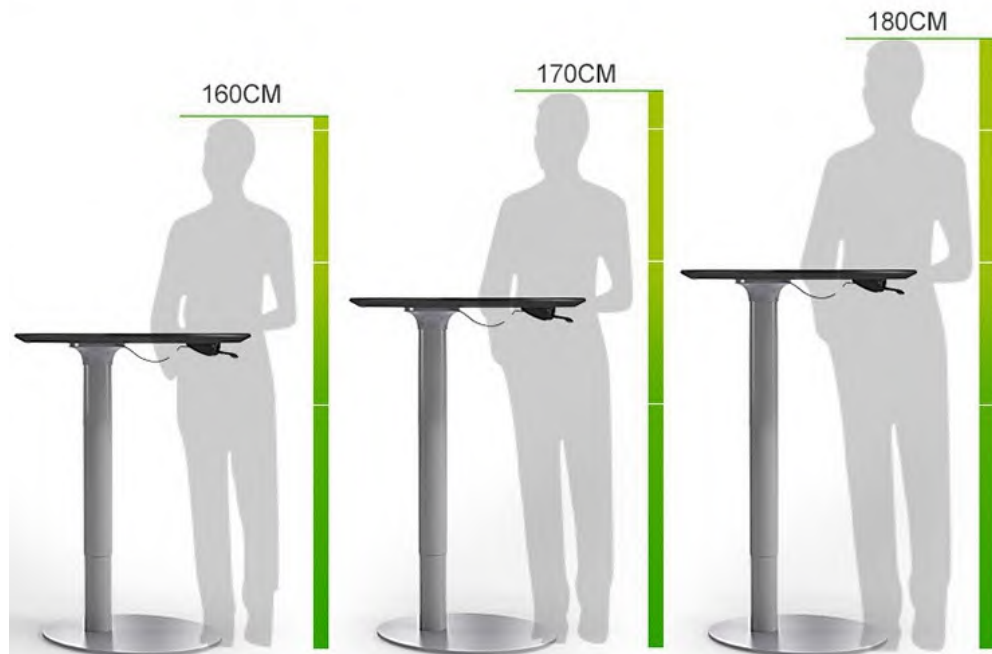

Height Adjustable Lectern

一键操控，气动升降，静音省力

1cm 厚钢制底座，稳固

进口PVC吸塑台面，烤漆底座和升降管材

Pneumatic lifting, easy and mute

1cm thick steel base, stable

Imported PVC tabletop, coated steel base and lifting pipe

加厚管材，稳固支撑
Thick steel, stable