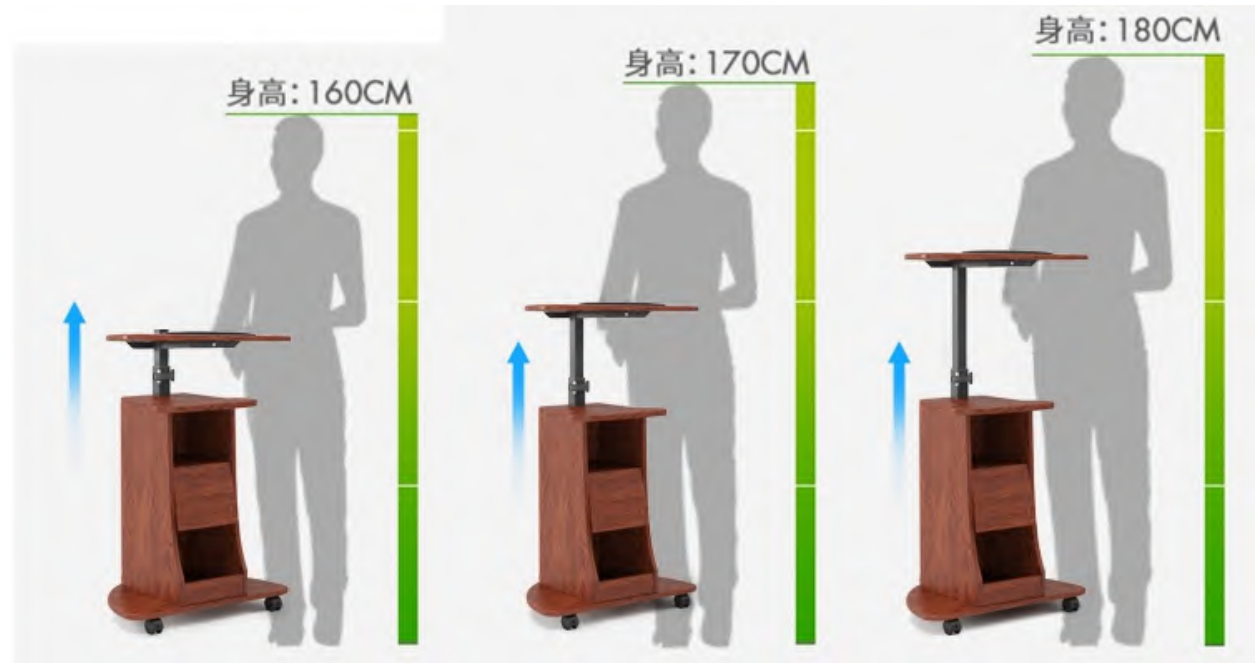

细腻纹理 加厚板材
Wood color PVC tabletop