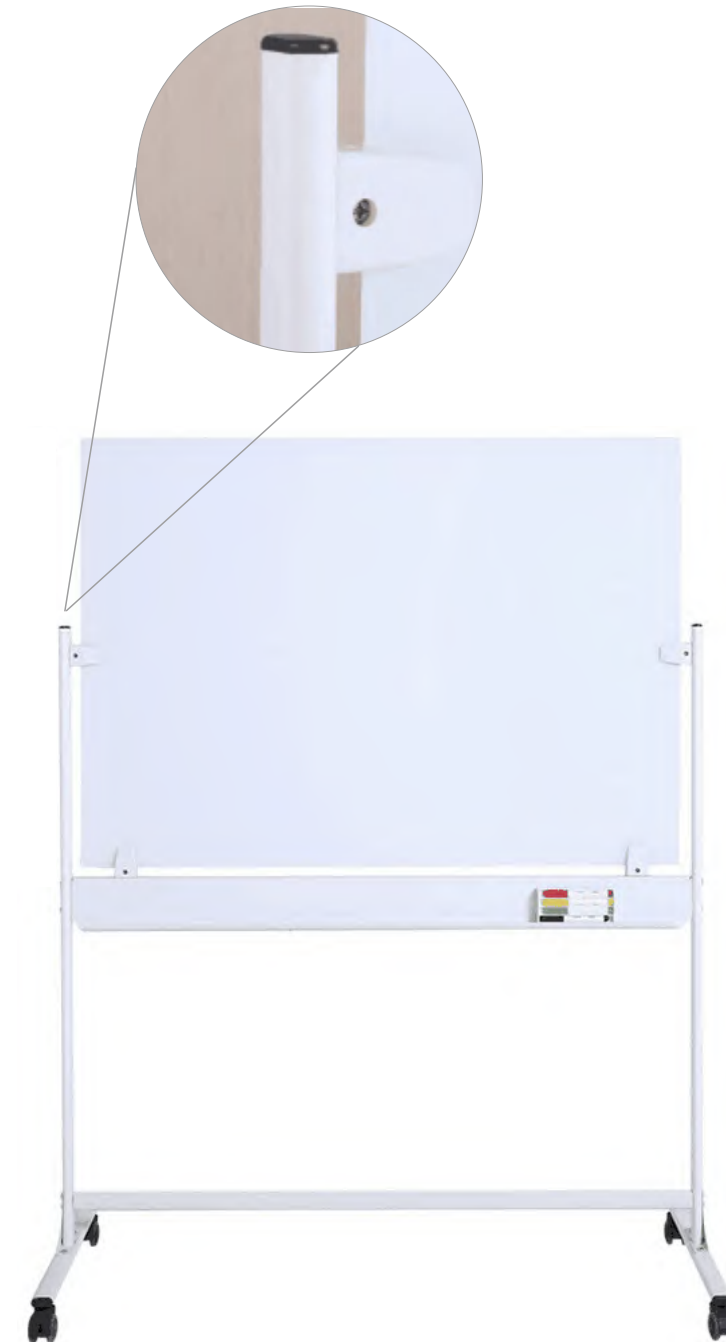

Mobile Glass Whiteboard

H型移动支架，加厚铁管，带整条笔托

H Shape mobile frame for whiteboard
Thick Steel tube, with Mark tray

One Side Glass White Board
SKU Number: 8100690